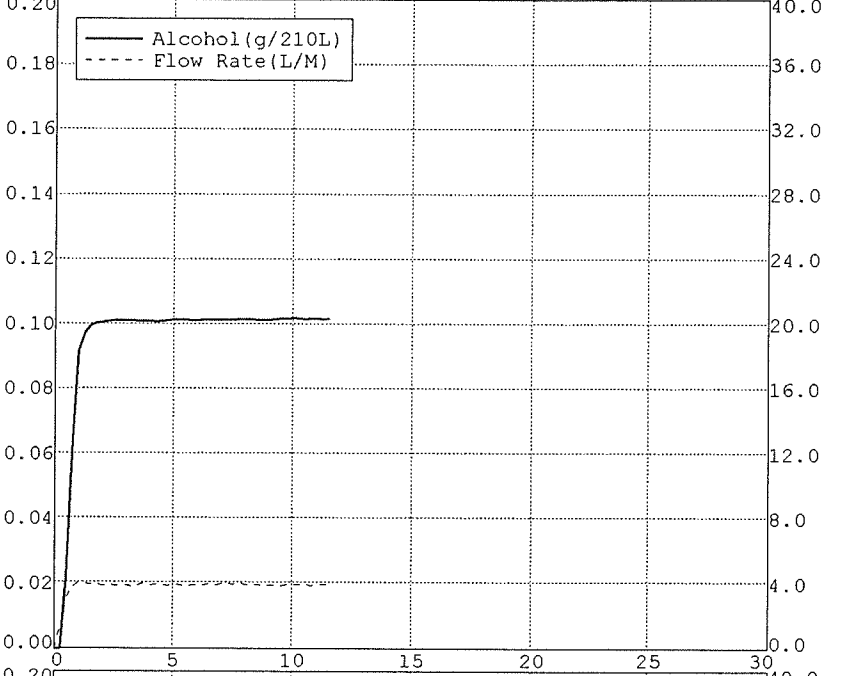

Nominal = 0.10 g/210L

BLANK TEST	0.00	12:14
INTERNAL STANDARD	VERIFIED	12:14
REFERENCE STANDARD TEMP	34.01c	
REFERENCE STANDARD	0.10	12:14
BLANK TEST	0.00	12:15
REFERENCE STANDARD TEMP	34.01c	
REFERENCE STANDARD	0.10	12:15
BLANK TEST	0.00	12:16
REFERENCE STANDARD TEMP	34.01c	
REFERENCE STANDARD	0.10	12:17
BLANK TEST	0.00	12:17

Nominal = 0.10 g/210L

BLANK TEST	0.00	12:40
INTERNAL STANDARD	VERIFIED	12:40
REFERENCE STANDARD TEMP	34.00c	
REFERENCE STANDARD	0.10	12:41
BLANK TEST	0.00	12:41
REFERENCE STANDARD TEMP	34.01c	
REFERENCE STANDARD	0.10	12:42
BLANK TEST	0.00	12:42
REFERENCE STANDARD TEMP	34.01c	
REFERENCE STANDARD	0.10	12:43
BLANK TEST	0.00	12:44