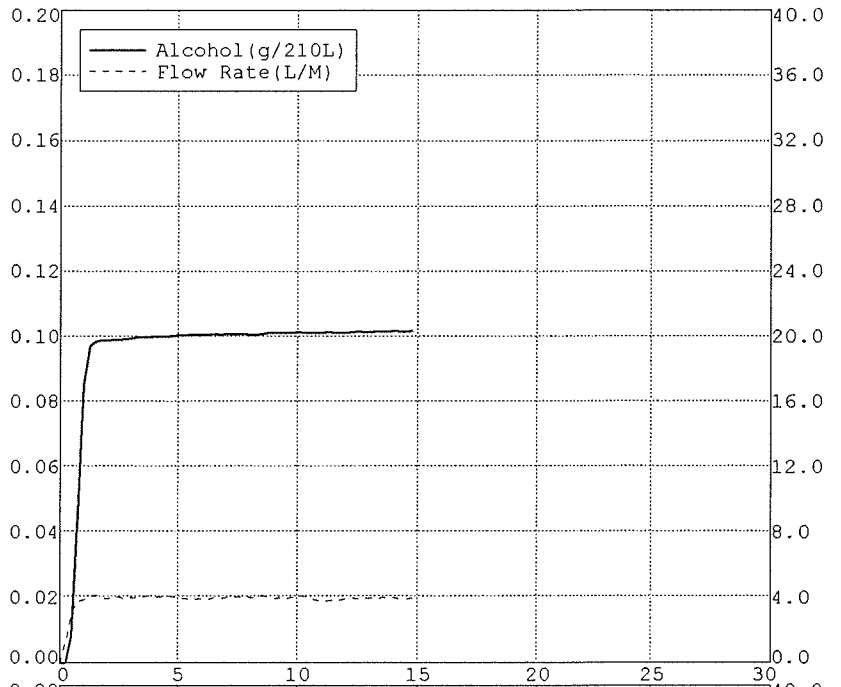

Nominal = 0.10 g/210L

BLANK TEST	0.00	12:14
INTERNAL STANDARD	VERIFIED	12:14
REFERENCE STANDARD TEMP	34.01c	
REFERENCE STANDARD	0.10	12:14
BLANK TEST	0.00	12:15
REFERENCE STANDARD TEMP	34.01c	
REFERENCE STANDARD	0.10	12:15
BLANK TEST	0.00	12:16
REFERENCE STANDARD TEMP	34.01c	
REFERENCE STANDARD	0.10	12:17
BLANK TEST	0.00	12:17

Nominal = 0.10 g/210L

BLANK TEST	0.00	12:40
INTERNAL STANDARD	VERIFIED	12:40
REFERENCE STANDARD TEMP	34.00c	
REFERENCE STANDARD	0.10	12:41
BLANK TEST	0.00	12:41
REFERENCE STANDARD TEMP	34.01c	
REFERENCE STANDARD	0.10	12:42
BLANK TEST	0.00	12:42
REFERENCE STANDARD TEMP	34.01c	
REFERENCE STANDARD	0.10	12:43
BLANK TEST	0.00	12:44

Nominal = 0.10 g/210L

BLANK TEST	0.00	18:07
INTERNAL STANDARD	VERIFIED	18:07
REFERENCE STANDARD TEMP	34.01c	
REFERENCE STANDARD	0.10	18:08
BLANK TEST	0.00	18:08
REFERENCE STANDARD TEMP	34.01c	
REFERENCE STANDARD	0.10	18:09
BLANK TEST	0.00	18:10
REFERENCE STANDARD TEMP	34.01c	
REFERENCE STANDARD	0.10	18:10
BLANK TEST	0.00	18:11