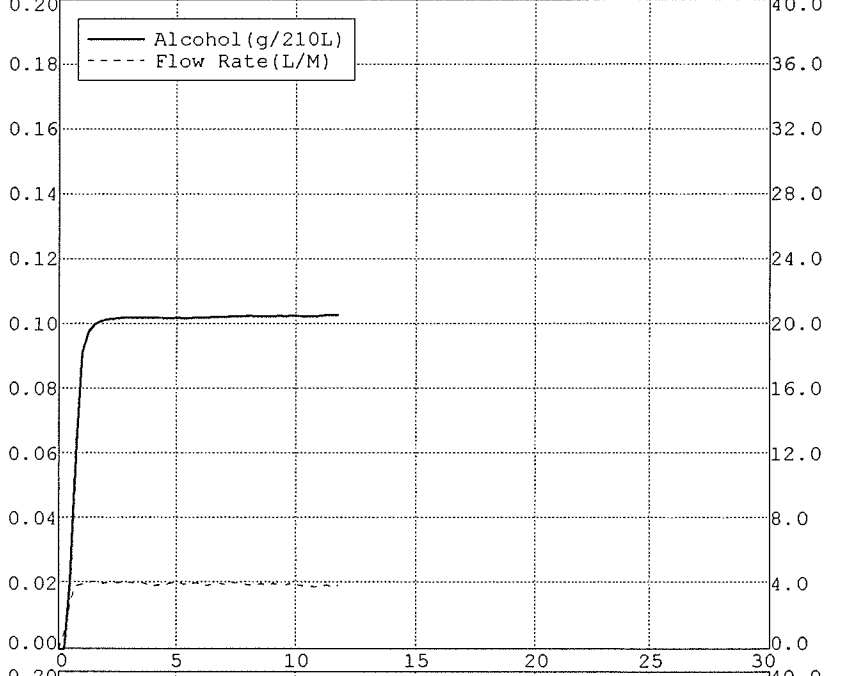

Nominal = 0.10 g/210L

BLANK TEST	0.00	12:14
INTERNAL STANDARD	VERIFIED	12:14
REFERENCE STANDARD TEMP	34.01c	
REFERENCE STANDARD	0.10	12:14
BLANK TEST	0.00	12:15
REFERENCE STANDARD TEMP	34.01c	
REFERENCE STANDARD	0.10	12:15
BLANK TEST	0.00	12:16
REFERENCE STANDARD TEMP	34.01c	
REFERENCE STANDARD	0.10	12:17
BLANK TEST	0.00	12:17

Nominal = 0.10 g/210L

BLANK TEST	0.00	12:40
INTERNAL STANDARD	VERIFIED	12:40
REFERENCE STANDARD TEMP	34.00c	
REFERENCE STANDARD	0.10	12:41
BLANK TEST	0.00	12:41
REFERENCE STANDARD TEMP	34.01c	
REFERENCE STANDARD	0.10	12:42
BLANK TEST	0.00	12:42
REFERENCE STANDARD TEMP	34.01c	
REFERENCE STANDARD	0.10	12:43
BLANK TEST	0.00	12:44