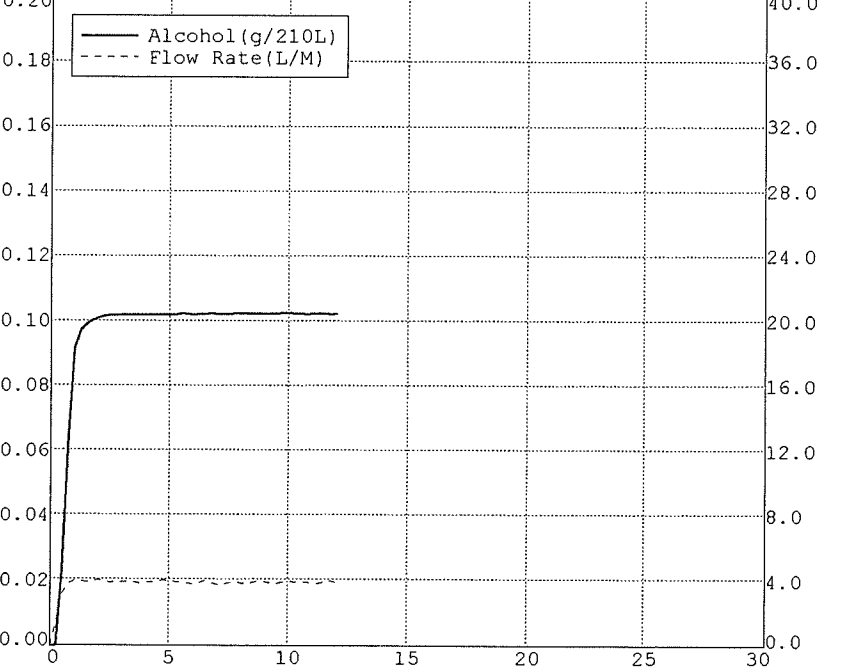

Nominal = 0.10 g/210L

BLANK TEST	0.00	12:14
INTERNAL STANDARD	VERIFIED	12:14
REFERENCE STANDARD TEMP	34.01c	
REFERENCE STANDARD	0.10	12:14
BLANK TEST	0.00	12:15
REFERENCE STANDARD TEMP	34.01c	
REFERENCE STANDARD	0.10	12:15
BLANK TEST	0.00	12:16
REFERENCE STANDARD TEMP	34.01c	
REFERENCE STANDARD	0.10	12:17
BLANK TEST	0.00	12:17

Nominal = 0.10 g/210L

BLANK TEST	0.00	12:40
INTERNAL STANDARD	VERIFIED	12:40
REFERENCE STANDARD TEMP	34.00c	
REFERENCE STANDARD	0.10	12:41
BLANK TEST	0.00	12:41
REFERENCE STANDARD TEMP	34.01c	
REFERENCE STANDARD	0.10	12:42
BLANK TEST	0.00	12:42
REFERENCE STANDARD TEMP	34.01c	
REFERENCE STANDARD	0.10	12:43
BLANK TEST	0.00	12:44