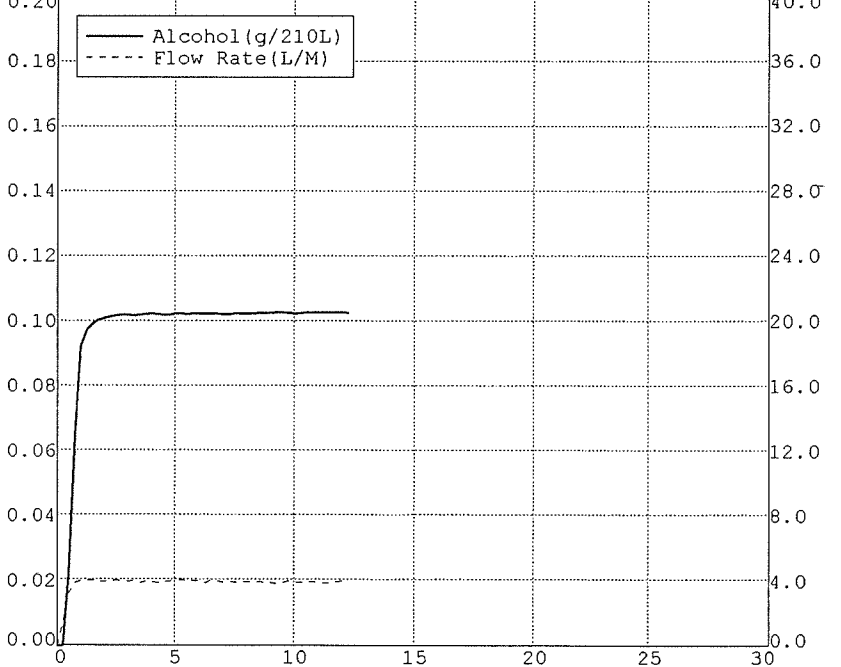

Nominal = 0.10 g/210L

BLANK TEST	0.00	12:14
INTERNAL STANDARD	VERIFIED	12:14
REFERENCE STANDARD TEMP	34.01c	
REFERENCE STANDARD	0.10	12:14
BLANK TEST	0.00	12:15
REFERENCE STANDARD TEMP	34.01c	
REFERENCE STANDARD	0.10	12:15
BLANK TEST	0.00	12:16
REFERENCE STANDARD TEMP	34.01c	
REFERENCE STANDARD	0.10	12:17
BLANK TEST	0.00	12:17

Nominal = 0.10 g/210L

BLANK TEST	0.00	12:40
INTERNAL STANDARD	VERIFIED	12:40
REFERENCE STANDARD TEMP	34.00c	
REFERENCE STANDARD	0.10	12:41
BLANK TEST	0.00	12:41
REFERENCE STANDARD TEMP	34.01c	
REFERENCE STANDARD	0.10	12:42
BLANK TEST	0.00	12:42
REFERENCE STANDARD TEMP	34.01c	
REFERENCE STANDARD	0.10	12:43
BLANK TEST	0.00	12:44