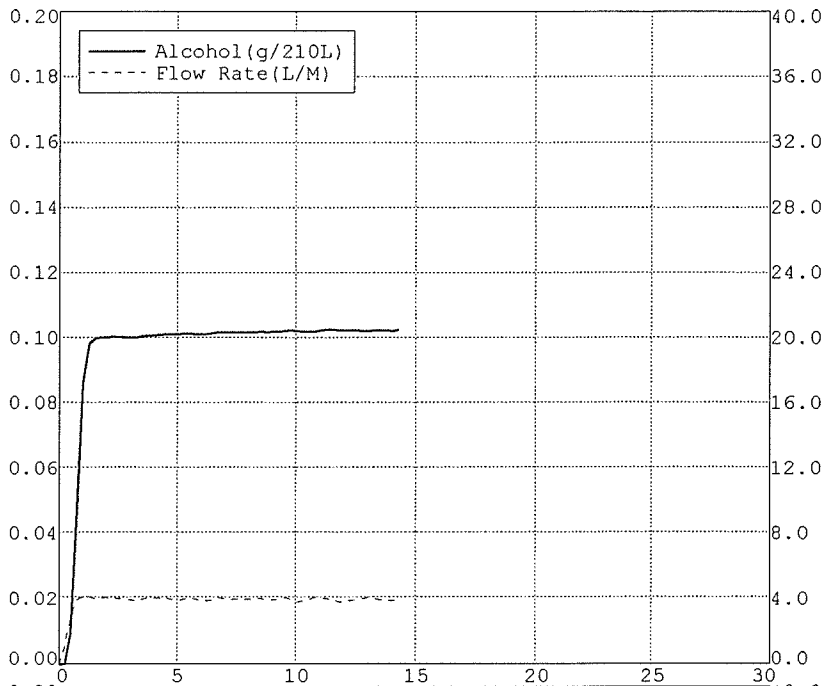

Nominal = 0.10 g/210L

BLANK TEST	0.00	12:40
INTERNAL STANDARD	VERIFIED	12:40
REFERENCE STANDARD TEMP	34.00c	
REFERENCE STANDARD	0.10	12:41
BLANK TEST	0.00	12:41
REFERENCE STANDARD TEMP	34.01c	
REFERENCE STANDARD	0.10	12:42
BLANK TEST	0.00	12:42
REFERENCE STANDARD TEMP	34.01c	
REFERENCE STANDARD	0.10	12:43
BLANK TEST	0.00	12:44

Nominal = 0.10 g/210L

BLANK TEST	0.00	18:07
INTERNAL STANDARD	VERIFIED	18:07
REFERENCE STANDARD TEMP	34.01c	
REFERENCE STANDARD	0.10	18:08
BLANK TEST	0.00	18:08
REFERENCE STANDARD TEMP	34.01c	
REFERENCE STANDARD	0.10	18:09
BLANK TEST	0.00	18:10
REFERENCE STANDARD TEMP	34.01c	
REFERENCE STANDARD	0.10	18:10
BLANK TEST	0.00	18:11