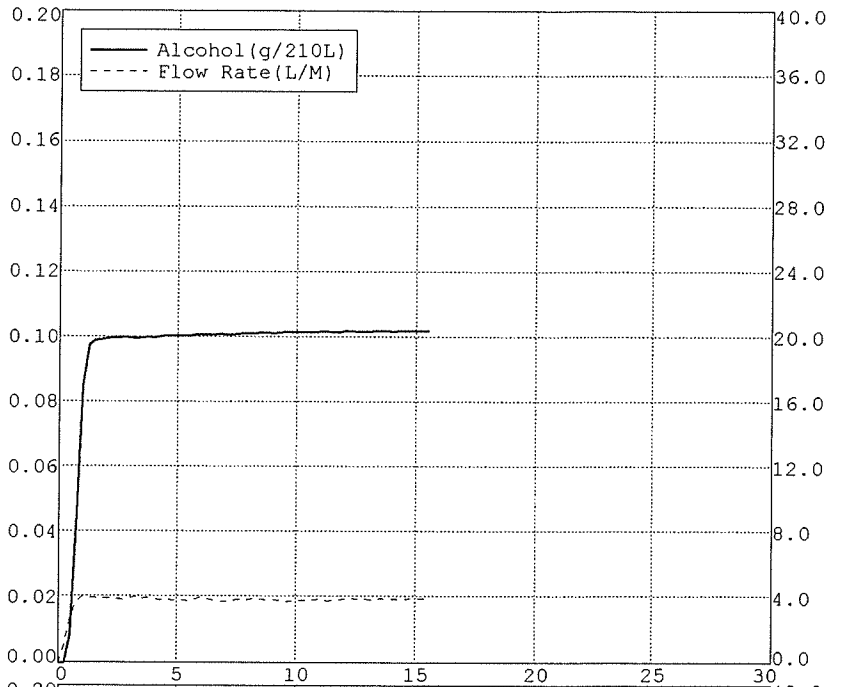

Nominal = 0.10 g/210L

BLANK TEST	0.00	12:14
INTERNAL STANDARD	VERIFIED	12:14
REFERENCE STANDARD TEMP	34.01c	
REFERENCE STANDARD	0.10	12:14
BLANK TEST	0.00	12:15
REFERENCE STANDARD TEMP	34.01c	
REFERENCE STANDARD	0.10	12:15
BLANK TEST	0.00	12:16
REFERENCE STANDARD TEMP	34.01c	
REFERENCE STANDARD	0.10	12:17
BLANK TEST	0.00	12:17

Nominal = 0.10 g/210L

BLANK TEST	0.00	12:40
INTERNAL STANDARD	VERIFIED	12:40
REFERENCE STANDARD TEMP	34.00c	
REFERENCE STANDARD	0.10	12:41
BLANK TEST	0.00	12:41
REFERENCE STANDARD TEMP	34.01c	
REFERENCE STANDARD	0.10	12:42
BLANK TEST	0.00	12:42
REFERENCE STANDARD TEMP	34.01c	
REFERENCE STANDARD	0.10	12:43
BLANK TEST	0.00	12:44