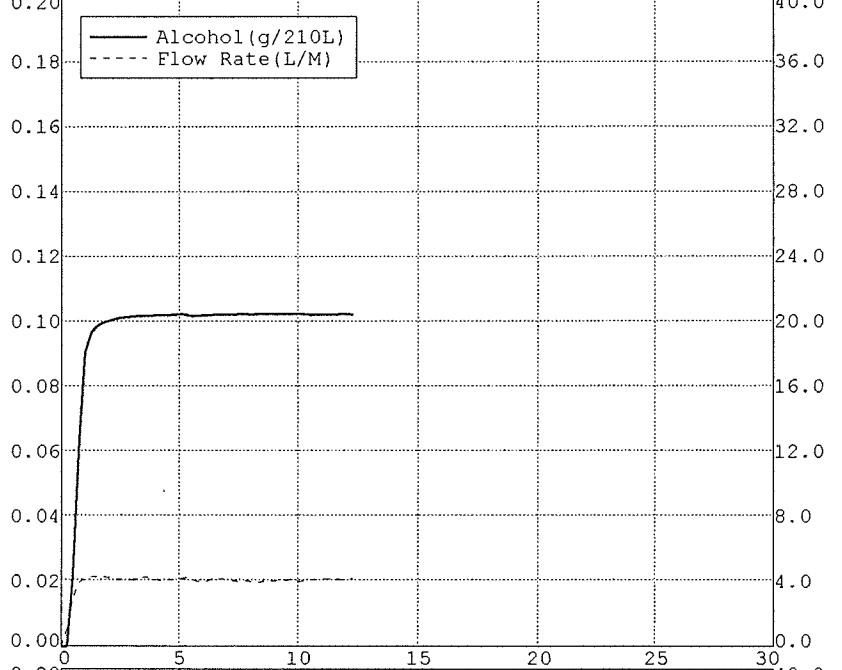

Nominal = 0.10 g/210L

BLANK TEST	0.00	10:03
INTERNAL STANDARD	VERIFIED	10:03
REFERENCE STANDARD TEMP	34.01c	
REFERENCE STANDARD	0.10	10:04
BLANK TEST	0.00	10:05
REFERENCE STANDARD TEMP	34.01c	
REFERENCE STANDARD	0.10	10:05
BLANK TEST	0.00	10:06
REFERENCE STANDARD TEMP	34.01c	
REFERENCE STANDARD	0.10	10:06
BLANK TEST	0.00	10:07