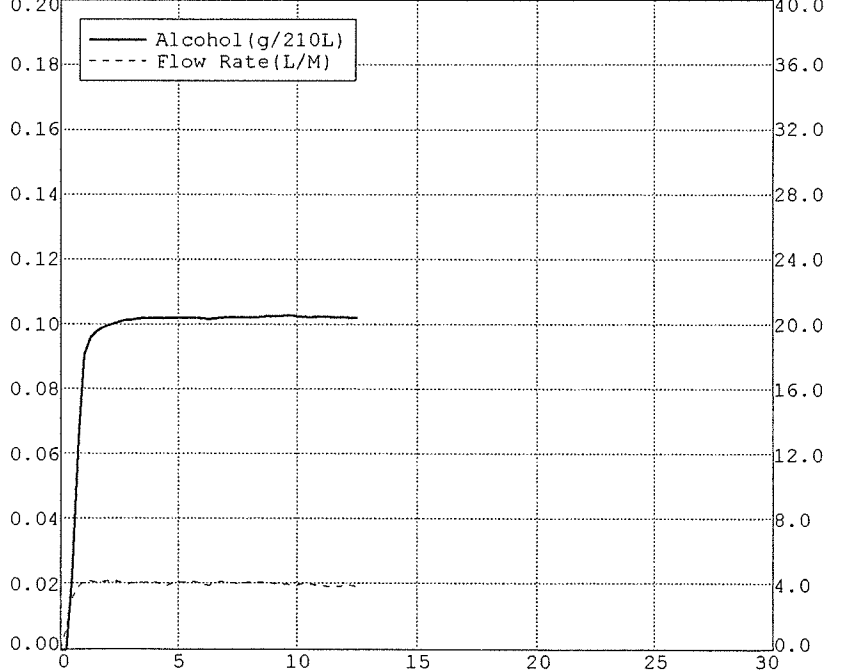

Nominal = 0.10 g/210L

BLANK TEST	0.00	05:53
INTERNAL STANDARD	VERIFIED	05:53
REFERENCE STANDARD TEMP	34.01c	
REFERENCE STANDARD	0.09	05:53
BLANK TEST	0.00	05:54
REFERENCE STANDARD TEMP	34.01c	
REFERENCE STANDARD	0.10	05:54
BLANK TEST	0.00	05:55
REFERENCE STANDARD TEMP	34.01c	
REFERENCE STANDARD	0.10	05:55
BLANK TEST	0.00	05:56

Nominal = 0.10 g/210L

BLANK TEST	0.00	10:03
INTERNAL STANDARD	VERIFIED	10:03
REFERENCE STANDARD TEMP	34.01c	
REFERENCE STANDARD	0.10	10:04
BLANK TEST	0.00	10:05
REFERENCE STANDARD TEMP	34.01c	
REFERENCE STANDARD	0.10	10:05
BLANK TEST	0.00	10:06
REFERENCE STANDARD TEMP	34.01c	
REFERENCE STANDARD	0.10	10:06
BLANK TEST	0.00	10:07