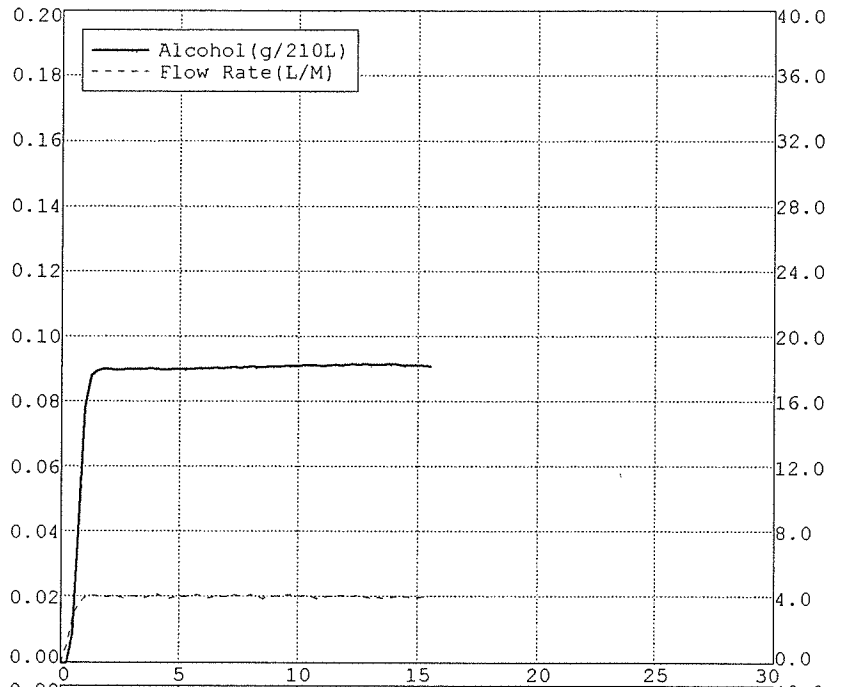

Nominal = 0.10 g/210L

BLANK TEST	0.00	06:41
INTERNAL STANDARD	VERIFIED	06:41
REFERENCE STANDARD TEMP	34.00c	
REFERENCE STANDARD	0.09	06:41
BLANK TEST	0.00	06:42
REFERENCE STANDARD TEMP	34.00c	
REFERENCE STANDARD	0.09	06:42
BLANK TEST	0.00	06:43
REFERENCE STANDARD TEMP	34.01c	
REFERENCE STANDARD	0.09	06:44
BLANK TEST	0.00	06:44

Nominal = 0.10 g/210L

BLANK TEST	0.00	05:53
INTERNAL STANDARD	VERIFIED	05:53
REFERENCE STANDARD TEMP	34.01c	
REFERENCE STANDARD	0.09	05:53
BLANK TEST	0.00	05:54
REFERENCE STANDARD TEMP	34.01c	
REFERENCE STANDARD	0.10	05:54
BLANK TEST	0.00	05:55
REFERENCE STANDARD TEMP	34.01c	
REFERENCE STANDARD	0.10	05:55
BLANK TEST	0.00	05:56

Nominal = 0.10 g/210L

BLANK TEST	0.00	10:03
INTERNAL STANDARD	VERIFIED	10:03
REFERENCE STANDARD TEMP	34.01c	
REFERENCE STANDARD	0.10	10:04
BLANK TEST	0.00	10:05
REFERENCE STANDARD TEMP	34.01c	
REFERENCE STANDARD	0.10	10:05
BLANK TEST	0.00	10:06
REFERENCE STANDARD TEMP	34.01c	
REFERENCE STANDARD	0.10	10:06
BLANK TEST	0.00	10:07