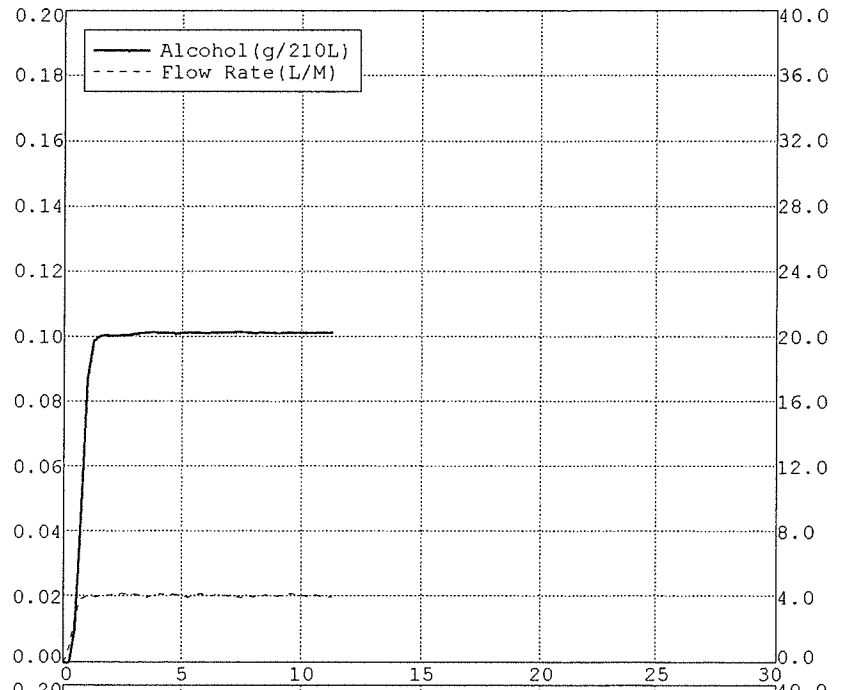

Nominal = 0.10 g/210L

BLANK TEST	0.00	06:41
INTERNAL STANDARD	VERIFIED	06:41
REFERENCE STANDARD TEMP	34.00c	
REFERENCE STANDARD	0.09	06:41
BLANK TEST	0.00	06:42
REFERENCE STANDARD TEMP	34.00c	
REFERENCE STANDARD	0.09	06:42
BLANK TEST	0.00	06:43
REFERENCE STANDARD TEMP	34.01c	
REFERENCE STANDARD	0.09	06:44
BLANK TEST	0.00	06:44

Nominal = 0.10 g/210L

BLANK TEST	0.00	05:53
INTERNAL STANDARD	VERIFIED	05:53
REFERENCE STANDARD TEMP	34.01c	
REFERENCE STANDARD	0.09	05:53
BLANK TEST	0.00	05:54
REFERENCE STANDARD TEMP	34.01c	
REFERENCE STANDARD	0.10	05:54
BLANK TEST	0.00	05:55
REFERENCE STANDARD TEMP	34.01c	
REFERENCE STANDARD	0.10	05:55
BLANK TEST	0.00	05:56