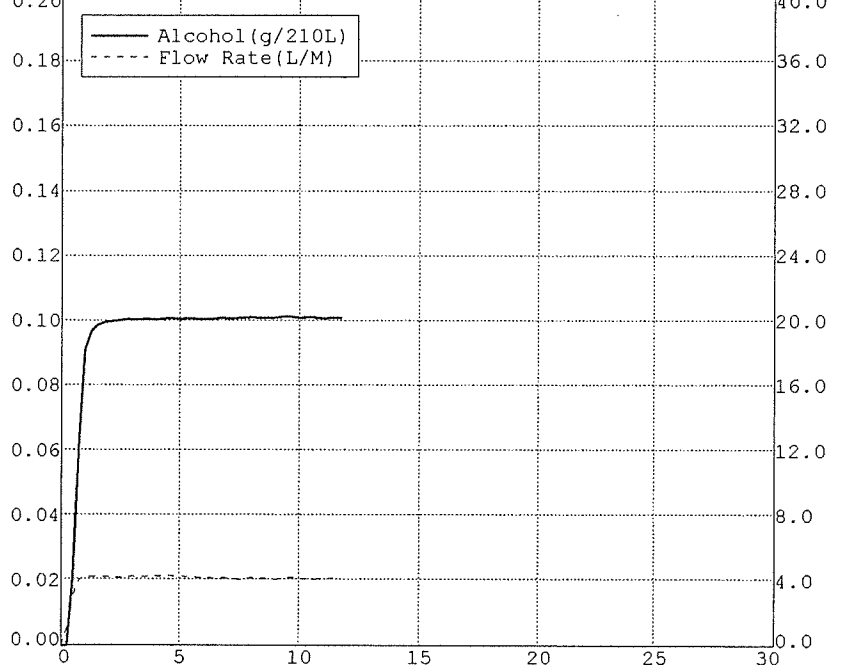

Nominal = 0.10 g/210L

BLANK TEST	0.00	06:41
INTERNAL STANDARD	VERIFIED	06:41
REFERENCE STANDARD TEMP	34.00c	
REFERENCE STANDARD	0.09	06:41
BLANK TEST	0.00	06:42
REFERENCE STANDARD TEMP	34.00c	
REFERENCE STANDARD	0.09	06:42
BLANK TEST	0.00	06:43
REFERENCE STANDARD TEMP	34.01c	
REFERENCE STANDARD	0.09	06:44
BLANK TEST	0.00	06:44

SUPERVISOR TEST

LAKE PLACID VILLAGE
POLICE DEPT.
DATAMASTER dmt: 100290

Date: 11/09/2020

OPERATOR NAME:
DORAN H SORRELL
Permit #: 47507
Operator Agency/Dept: LAKE PLACID VILL. PD
Reference Standard #: 20340

Nominal = 0.10 g/210L

BLANK TEST	0.00	05:53
INTERNAL STANDARD	VERIFIED	05:53
REFERENCE STANDARD TEMP	34.01c	
REFERENCE STANDARD	0.09	05:53
BLANK TEST	0.00	05:54
REFERENCE STANDARD TEMP	34.01c	
REFERENCE STANDARD	0.10	05:54
BLANK TEST	0.00	05:55
REFERENCE STANDARD TEMP	34.01c	
REFERENCE STANDARD	0.10	05:55
BLANK TEST	0.00	05:56

Nominal = 0.10 g/210L

BLANK TEST	0.00	10:03
INTERNAL STANDARD	VERIFIED	10:03
REFERENCE STANDARD TEMP	34.01c	
REFERENCE STANDARD	0.10	10:04
BLANK TEST	0.00	10:05
REFERENCE STANDARD TEMP	34.01c	
REFERENCE STANDARD	0.10	10:05
BLANK TEST	0.00	10:06
REFERENCE STANDARD TEMP	34.01c	
REFERENCE STANDARD	0.10	10:06
BLANK TEST	0.00	10:07