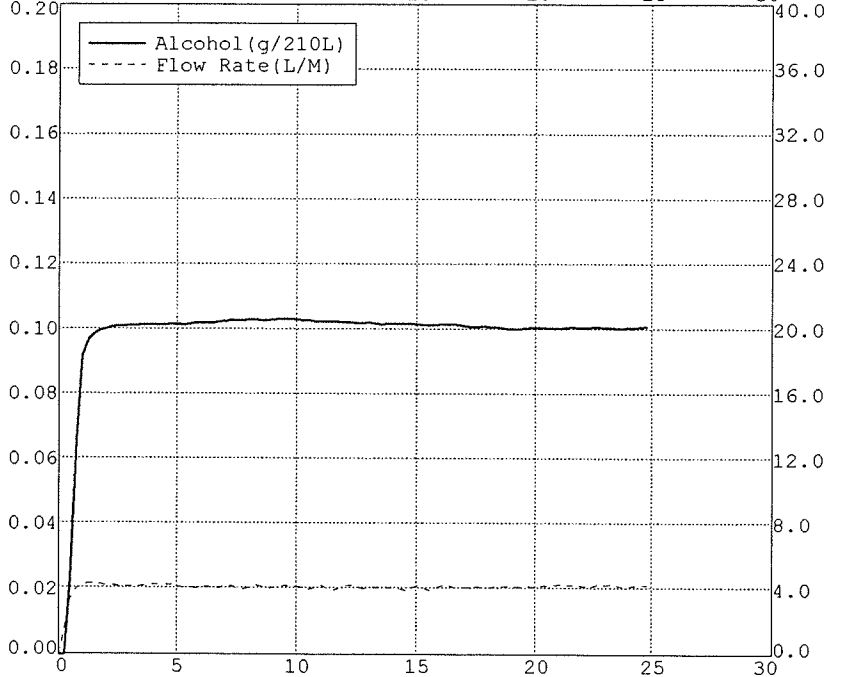

Nominal = 0.10 g/210L

BLANK TEST	0.00	05:53
INTERNAL STANDARD	VERIFIED	05:53
REFERENCE STANDARD TEMP	34.01c	
REFERENCE STANDARD	0.09	05:53
BLANK TEST	0.00	05:54
REFERENCE STANDARD TEMP	34.01c	
REFERENCE STANDARD	0.10	05:54
BLANK TEST	0.00	05:55
REFERENCE STANDARD TEMP	34.01c	
REFERENCE STANDARD	0.10	05:55
BLANK TEST	0.00	05:56