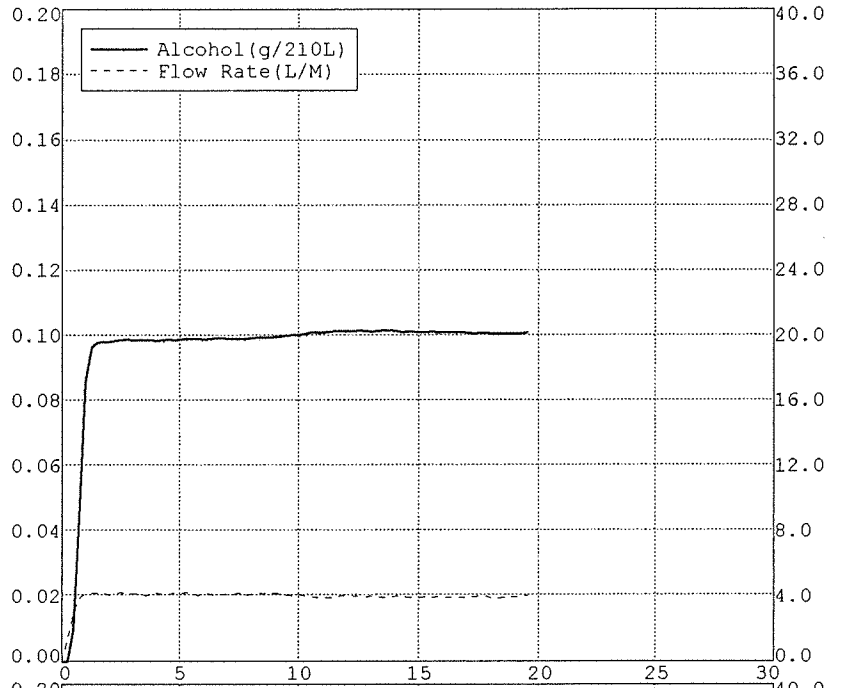

Nominal = 0.10 g/210L

BLANK TEST	0.00	05:53
INTERNAL STANDARD	VERIFIED	05:53
REFERENCE STANDARD TEMP	34.01c	
REFERENCE STANDARD	0.09	05:53
BLANK TEST	0.00	05:54
REFERENCE STANDARD TEMP	34.01c	
REFERENCE STANDARD	0.10	05:54
BLANK TEST	0.00	05:55
REFERENCE STANDARD TEMP	34.01c	
REFERENCE STANDARD	0.10	05:55
BLANK TEST	0.00	05:56

Nominal = 0.10 g/210L

BLANK TEST	0.00	10:03
INTERNAL STANDARD	VERIFIED	10:03
REFERENCE STANDARD TEMP	34.01c	
REFERENCE STANDARD	0.10	10:04
BLANK TEST	0.00	10:05
REFERENCE STANDARD TEMP	34.01c	
REFERENCE STANDARD	0.10	10:05
BLANK TEST	0.00	10:06
REFERENCE STANDARD TEMP	34.01c	
REFERENCE STANDARD	0.10	10:06
BLANK TEST	0.00	10:07