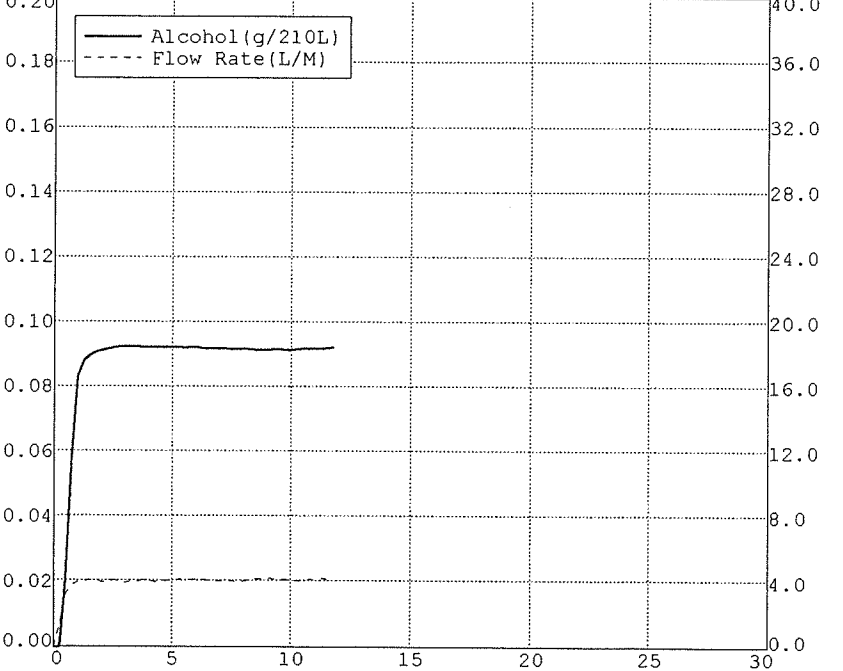

Nominal = 0.10 g/210L

BLANK TEST	0.00	06:41
INTERNAL STANDARD	VERIFIED	06:41
REFERENCE STANDARD TEMP	34.00c	
REFERENCE STANDARD	0.09	06:41
BLANK TEST	0.00	06:42
REFERENCE STANDARD TEMP	34.00c	
REFERENCE STANDARD	0.09	06:42
BLANK TEST	0.00	06:43
REFERENCE STANDARD TEMP	34.01c	
REFERENCE STANDARD	0.09	06:44
BLANK TEST	0.00	06:44

Nominal = 0.10 g/210L

BLANK TEST	0.00	05:53
INTERNAL STANDARD	VERIFIED	05:53
REFERENCE STANDARD TEMP	34.01c	
REFERENCE STANDARD	0.09	05:53
BLANK TEST	0.00	05:54
REFERENCE STANDARD TEMP	34.01c	
REFERENCE STANDARD	0.10	05:54
BLANK TEST	0.00	05:55
REFERENCE STANDARD TEMP	34.01c	
REFERENCE STANDARD	0.10	05:55
BLANK TEST	0.00	05:56

Nominal = 0.10 g/210L

BLANK TEST	0.00	10:03
INTERNAL STANDARD	VERIFIED	10:03
REFERENCE STANDARD TEMP	34.01c	
REFERENCE STANDARD	0.10	10:04
BLANK TEST	0.00	10:05
REFERENCE STANDARD TEMP	34.01c	
REFERENCE STANDARD	0.10	10:05
BLANK TEST	0.00	10:06
REFERENCE STANDARD TEMP	34.01c	
REFERENCE STANDARD	0.10	10:06
BLANK TEST	0.00	10:07