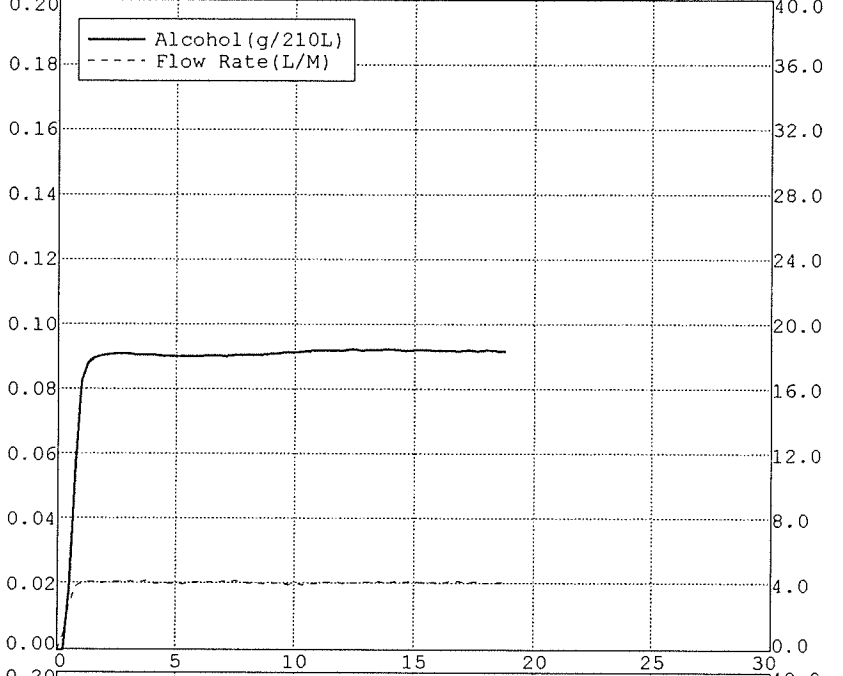

Nominal = 0.10 g/210L

BLANK TEST	0.00	06:41
INTERNAL STANDARD	VERIFIED	06:41
REFERENCE STANDARD TEMP	34.00c	
REFERENCE STANDARD	0.09	06:41
BLANK TEST	0.00	06:42
REFERENCE STANDARD TEMP	34.00c	
REFERENCE STANDARD	0.09	06:42
BLANK TEST	0.00	06:43
REFERENCE STANDARD TEMP	34.01c	
REFERENCE STANDARD	0.09	06:44
BLANK TEST	0.00	06:44

Nominal = 0.10 g/210L

BLANK TEST	0.00	05:53
INTERNAL STANDARD	VERIFIED	05:53
REFERENCE STANDARD TEMP	34.01c	
REFERENCE STANDARD	0.09	05:53
BLANK TEST	0.00	05:54
REFERENCE STANDARD TEMP	34.01c	
REFERENCE STANDARD	0.10	05:54
BLANK TEST	0.00	05:55
REFERENCE STANDARD TEMP	34.01c	
REFERENCE STANDARD	0.10	05:55
BLANK TEST	0.00	05:56

Nominal = 0.10 g/210L

BLANK TEST	0.00	10:03
INTERNAL STANDARD	VERIFIED	10:03
REFERENCE STANDARD TEMP	34.01c	
REFERENCE STANDARD	0.10	10:04
BLANK TEST	0.00	10:05
REFERENCE STANDARD TEMP	34.01c	
REFERENCE STANDARD	0.10	10:05
BLANK TEST	0.00	10:06
REFERENCE STANDARD TEMP	34.01c	
REFERENCE STANDARD	0.10	10:06
BLANK TEST	0.00	10:07