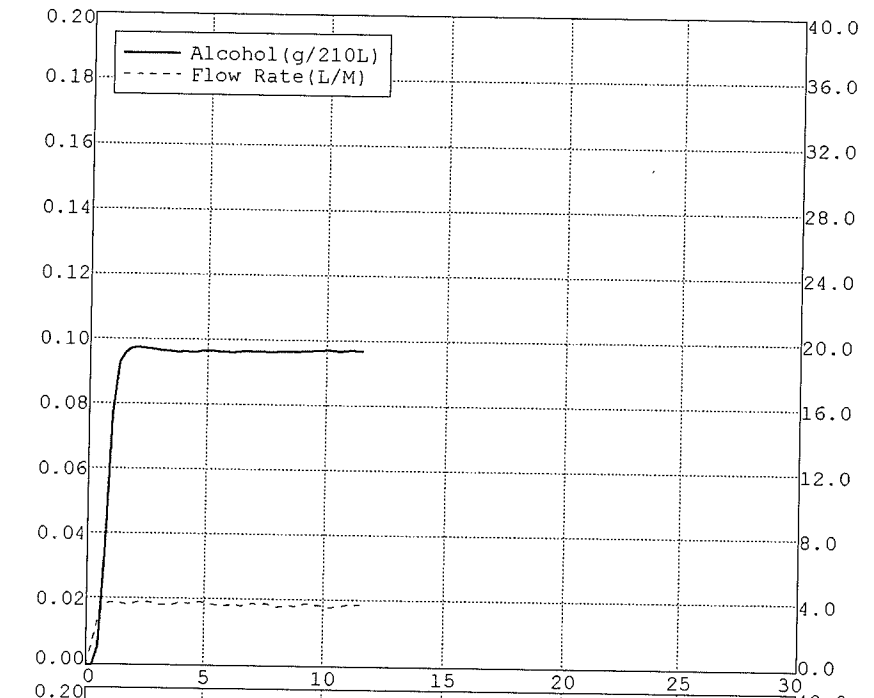

Nominal = 0.10 g/210L

BLANK TEST	0.00	17:37
INTERNAL STANDARD	VERIFIED	17:37
REFERENCE STANDARD TEMP	34.01c	
REFERENCE STANDARD	0.09	17:37
BLANK TEST	0.00	17:38
REFERENCE STANDARD TEMP	34.01c	
REFERENCE STANDARD	0.09	17:38
BLANK TEST	0.00	17:39
REFERENCE STANDARD TEMP	34.01c	
REFERENCE STANDARD	0.09	17:39
BLANK TEST	0.00	17:40