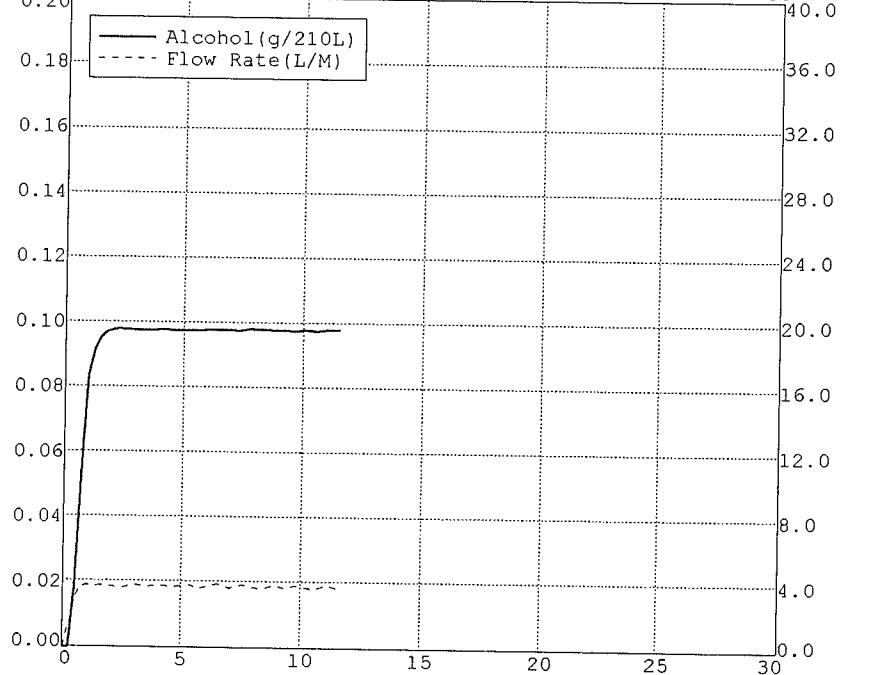

SUPERVISOR TEST

LAKE PLACID VILLAGE
POLICE DEPT.
DATAMASTER dmt: 100290

Date: 02/05/2024

OPERATOR NAME:
CATHERINE L VALENTINE
Permit #: 52253
Operator Agency/Dept: LAKE PLACID VILL. PD
Reference Standard #: 23430

Nominal = 0.10 g/210L

BLANK TEST	0.00	04:28
INTERNAL STANDARD	VERIFIED	04:28
REFERENCE STANDARD TEMP	34.01c	
REFERENCE STANDARD	0.09	04:28
BLANK TEST	0.00	04:29
REFERENCE STANDARD TEMP	34.01c	
REFERENCE STANDARD	0.09	04:29
BLANK TEST	0.00	04:30
REFERENCE STANDARD TEMP	34.01c	
REFERENCE STANDARD	0.09	04:30
BLANK TEST	0.00	04:31

Nominal = 0.10 g/210L

BLANK TEST	0.00	17:37
INTERNAL STANDARD	VERIFIED	17:37
REFERENCE STANDARD TEMP	34.01c	
REFERENCE STANDARD	0.09	17:37
BLANK TEST	0.00	17:38
REFERENCE STANDARD TEMP	34.01c	
REFERENCE STANDARD	0.09	17:38
BLANK TEST	0.00	17:39
REFERENCE STANDARD TEMP	34.01c	
REFERENCE STANDARD	0.09	17:39
BLANK TEST	0.00	17:40

Nominal = 0.10 g/210L

BLANK TEST	0.00	04:39
INTERNAL STANDARD	VERIFIED	04:39
REFERENCE STANDARD TEMP	34.01c	
REFERENCE STANDARD	0.09	04:39
BLANK TEST	0.00	04:40
REFERENCE STANDARD TEMP	34.01c	
REFERENCE STANDARD	0.09	04:41
BLANK TEST	0.00	04:41
REFERENCE STANDARD TEMP	34.01c	
REFERENCE STANDARD	0.09	04:42
BLANK TEST	0.00	04:42