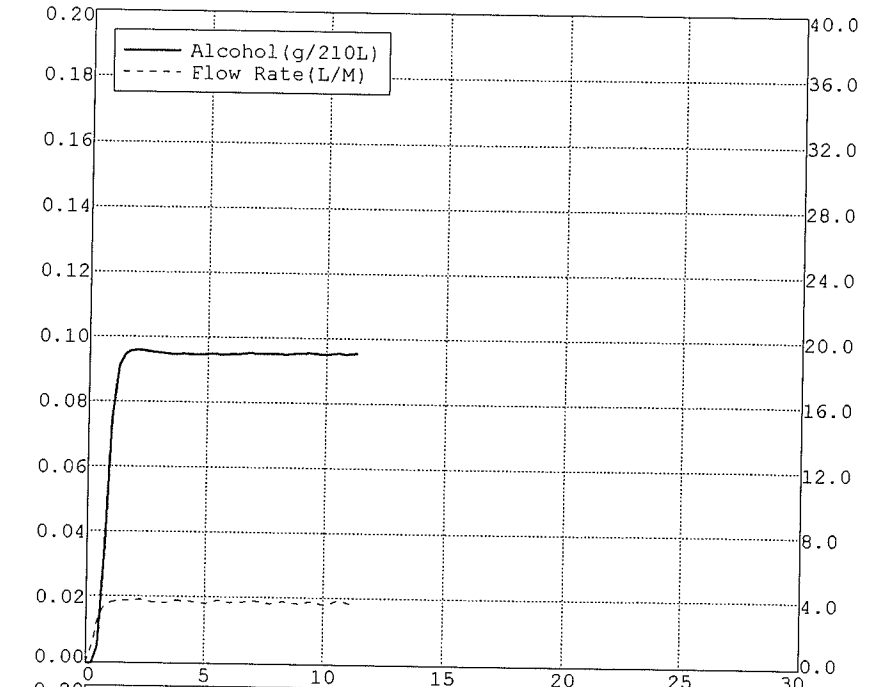

Nominal = 0.10 g/210L

BLANK TEST	0.00	04:39
INTERNAL STANDARD	VERIFIED	04:39
REFERENCE STANDARD TEMP	34.01c	
REFERENCE STANDARD	0.09	04:39
BLANK TEST	0.00	04:40
REFERENCE STANDARD TEMP	34.01c	
REFERENCE STANDARD	0.09	04:41
BLANK TEST	0.00	04:41
REFERENCE STANDARD TEMP	34.01c	
REFERENCE STANDARD	0.09	04:42
BLANK TEST	0.00	04:42