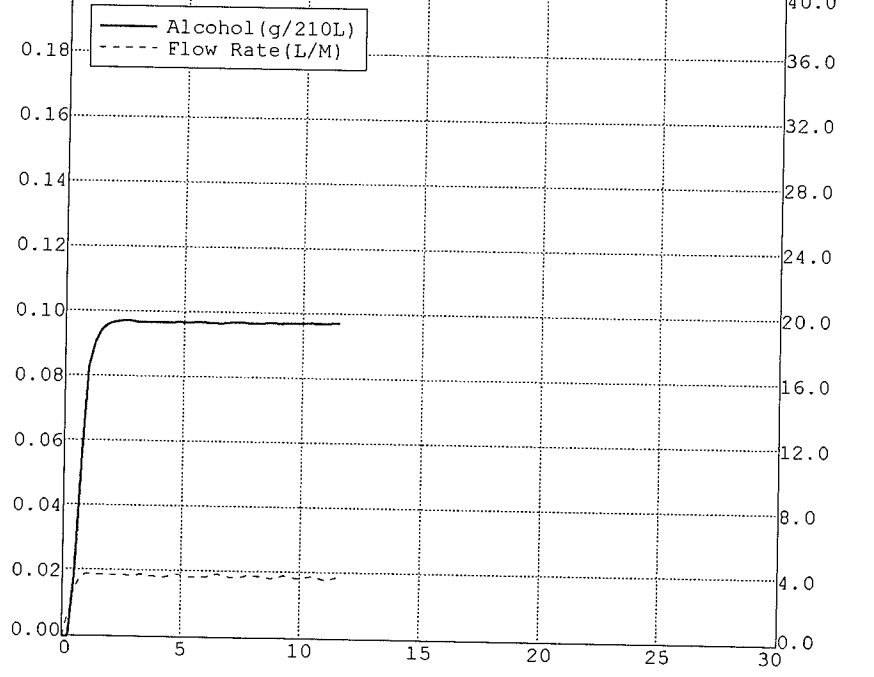

Nominal = 0.10 g/210L

BLANK TEST	0.00	04:39
INTERNAL STANDARD	VERIFIED	04:39
REFERENCE STANDARD TEMP	34.01c	
REFERENCE STANDARD	0.09	04:39
BLANK TEST	0.00	04:40
REFERENCE STANDARD TEMP	34.01c	
REFERENCE STANDARD	0.09	04:41
BLANK TEST	0.00	04:41
REFERENCE STANDARD TEMP	34.01c	
REFERENCE STANDARD	0.09	04:42
BLANK TEST	0.00	04:42

Reference Standard #: 23430

Nominal = 0.10 g/210L

BLANK TEST	0.00	19:08
INTERNAL STANDARD	VERIFIED	19:08
REFERENCE STANDARD TEMP	34.01c	
REFERENCE STANDARD	0.09	19:08
BLANK TEST	0.00	19:09
REFERENCE STANDARD TEMP	34.01c	
REFERENCE STANDARD	0.09	19:09
BLANK TEST	0.00	19:10
REFERENCE STANDARD TEMP	34.01c	
REFERENCE STANDARD	0.09	19:10
BLANK TEST	0.00	19:11