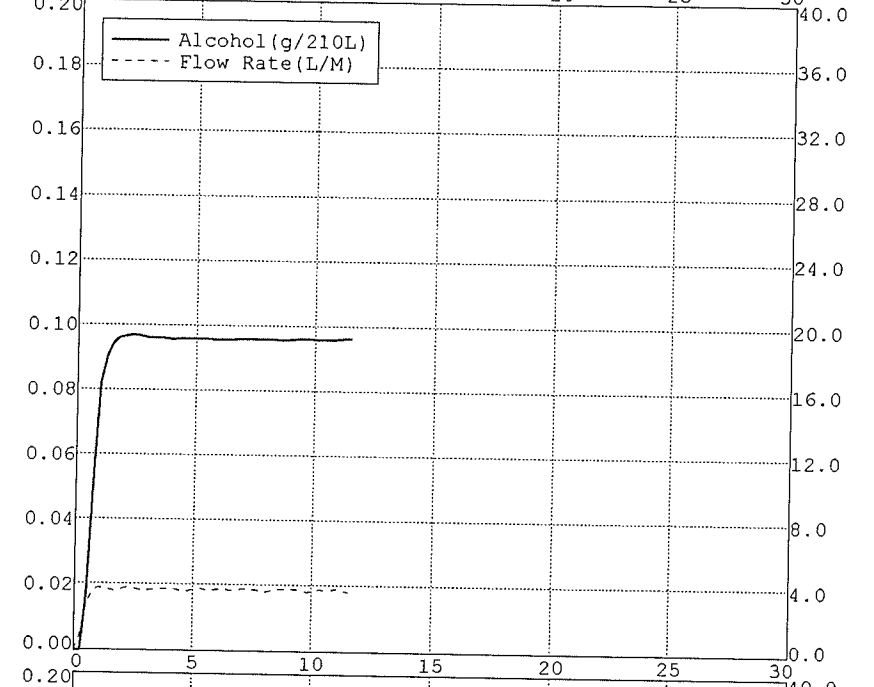

Nominal = 0.10 g/210L

BLANK TEST	0.00	04:39
INTERNAL STANDARD	VERIFIED	04:39
REFERENCE STANDARD TEMP	34.01c	
REFERENCE STANDARD	0.09	04:39
BLANK TEST	0.00	04:40
REFERENCE STANDARD TEMP	34.01c	
REFERENCE STANDARD	0.09	04:41
BLANK TEST	0.00	04:41
REFERENCE STANDARD TEMP	34.01c	
REFERENCE STANDARD	0.09	04:42
BLANK TEST	0.00	04:42