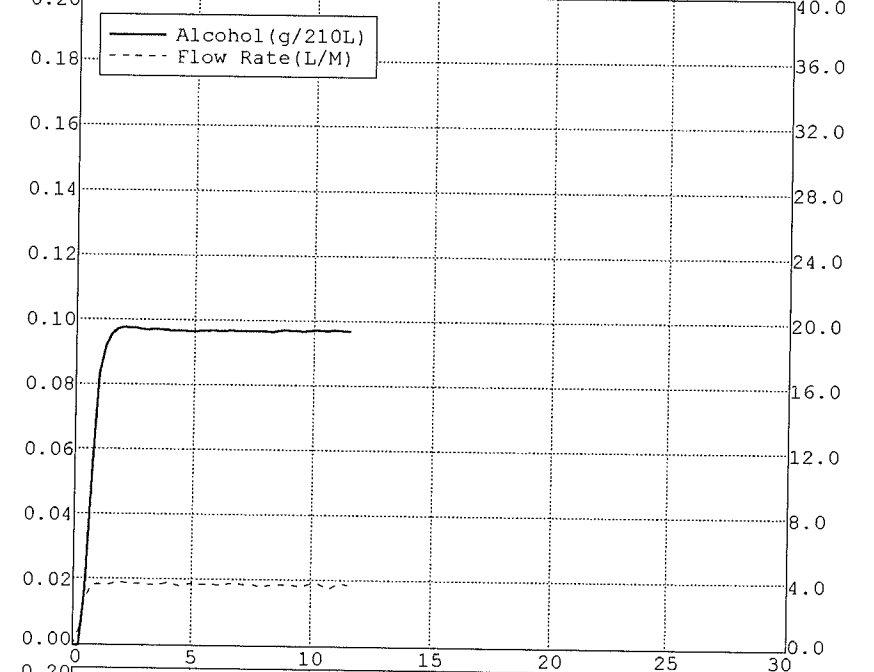

SUPERVISOR TEST

LAKE PLACID VILLAGE
POLICE DEPT.
DATAMASTER dmt: 100290

Date: 02/05/2024

OPERATOR NAME:
CATHERINE L VALENTINE
Permit #: 52253
Operator Agency/Dept: LAKE PLACID VILL. PD
Reference Standard #: 23430

Nominal = 0.10 g/210L

BLANK TEST	0.00	04:28
INTERNAL STANDARD	VERIFIED	04:28
REFERENCE STANDARD TEMP	34.01c	
REFERENCE STANDARD	0.09	04:28
BLANK TEST	0.00	04:29
REFERENCE STANDARD TEMP	34.01c	
REFERENCE STANDARD	0.09	04:29
BLANK TEST	0.00	04:30
REFERENCE STANDARD TEMP	34.01c	
REFERENCE STANDARD	0.09	04:30
BLANK TEST	0.00	04:31

Nominal = 0.10 g/210L

BLANK TEST	0.00	17:37
INTERNAL STANDARD	VERIFIED	17:37
REFERENCE STANDARD TEMP	34.01c	
REFERENCE STANDARD	0.09	17:37
BLANK TEST	0.00	17:38
REFERENCE STANDARD TEMP	34.01c	
REFERENCE STANDARD	0.09	17:38
BLANK TEST	0.00	17:39
REFERENCE STANDARD TEMP	34.01c	
REFERENCE STANDARD	0.09	17:39
BLANK TEST	0.00	17:40

Nominal = 0.10 g/210L

BLANK TEST	0.00	04:39
INTERNAL STANDARD	VERIFIED	04:39
REFERENCE STANDARD TEMP	34.01c	
REFERENCE STANDARD	0.09	04:39
BLANK TEST	0.00	04:40
REFERENCE STANDARD TEMP	34.01c	
REFERENCE STANDARD	0.09	04:41
BLANK TEST	0.00	04:41
REFERENCE STANDARD TEMP	34.01c	
REFERENCE STANDARD	0.09	04:42
BLANK TEST	0.00	04:42