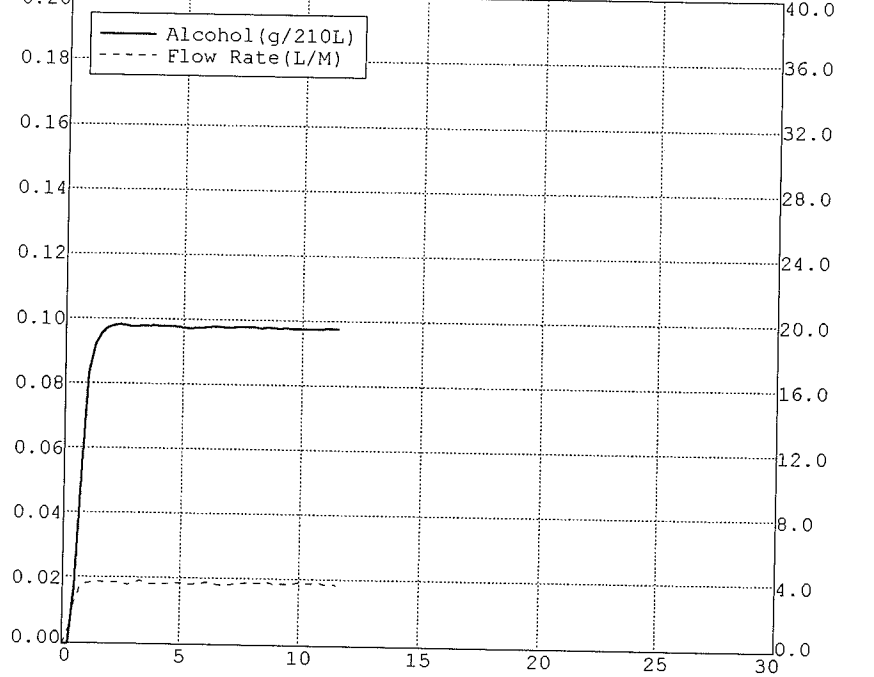

Nominal = 0.10 g/210L

BLANK TEST	0.00	04:28
INTERNAL STANDARD	VERIFIED	04:28
REFERENCE STANDARD TEMP	34.01c	
REFERENCE STANDARD	0.09	04:28
BLANK TEST	0.00	04:29
REFERENCE STANDARD TEMP	34.01c	
REFERENCE STANDARD	0.09	04:29
BLANK TEST	0.00	04:30
REFERENCE STANDARD TEMP	34.01c	
REFERENCE STANDARD	0.09	04:30
BLANK TEST	0.00	04:31

Nominal = 0.10 g/210L

BLANK TEST	0.00	17:37
INTERNAL STANDARD	VERIFIED	17:37
REFERENCE STANDARD TEMP	34.01c	
REFERENCE STANDARD	0.09	17:37
BLANK TEST	0.00	17:38
REFERENCE STANDARD TEMP	34.01c	
REFERENCE STANDARD	0.09	17:38
BLANK TEST	0.00	17:39
REFERENCE STANDARD TEMP	34.01c	
REFERENCE STANDARD	0.09	17:39
BLANK TEST	0.00	17:40

Nominal = 0.10 g/210L

BLANK TEST	0.00	04:39
INTERNAL STANDARD	VERIFIED	04:39
REFERENCE STANDARD TEMP	34.01c	
REFERENCE STANDARD	0.09	04:39
BLANK TEST	0.00	04:40
REFERENCE STANDARD TEMP	34.01c	
REFERENCE STANDARD	0.09	04:41
BLANK TEST	0.00	04:41
REFERENCE STANDARD TEMP	34.01c	
REFERENCE STANDARD	0.09	04:42
BLANK TEST	0.00	04:42

Reference Standard #: 23430

Nominal = 0.10 g/210L

BLANK TEST	0.00	19:08
INTERNAL STANDARD	VERIFIED	19:08
REFERENCE STANDARD TEMP	34.01c	
REFERENCE STANDARD	0.09	19:08
BLANK TEST	0.00	19:09
REFERENCE STANDARD TEMP	34.01c	
REFERENCE STANDARD	0.09	19:09
BLANK TEST	0.00	19:10
REFERENCE STANDARD TEMP	34.01c	
REFERENCE STANDARD	0.09	19:10
BLANK TEST	0.00	19:11