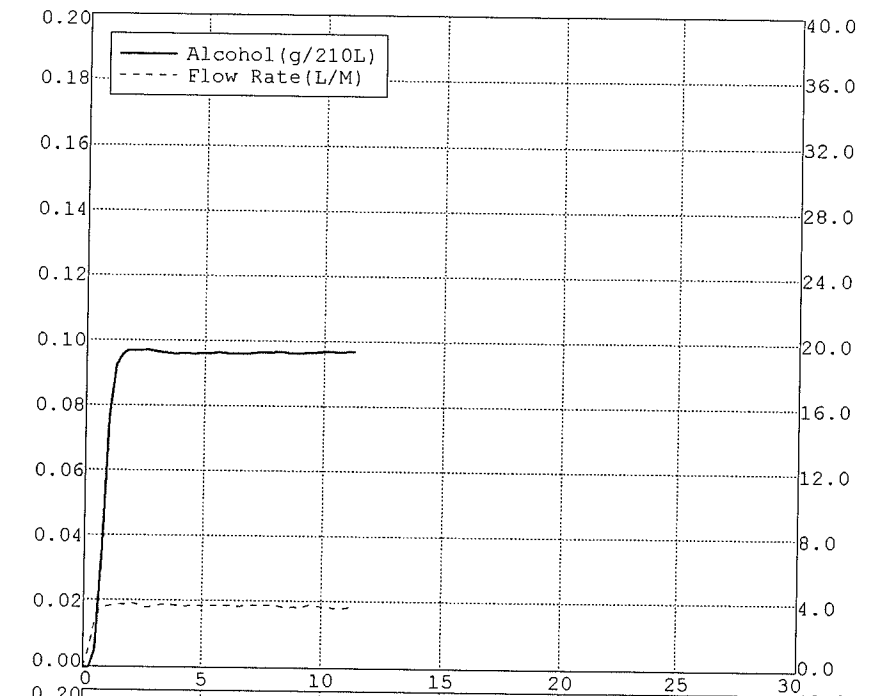

Nominal = 0.10 g/210L

BLANK TEST	0.00	04:28
INTERNAL STANDARD	VERIFIED	04:28
REFERENCE STANDARD TEMP	34.01c	
REFERENCE STANDARD	0.09	04:28
BLANK TEST	0.00	04:29
REFERENCE STANDARD TEMP	34.01c	
REFERENCE STANDARD	0.09	04:29
BLANK TEST	0.00	04:30
REFERENCE STANDARD TEMP	34.01c	
REFERENCE STANDARD	0.09	04:30
BLANK TEST	0.00	04:31

Nominal = 0.10 g/210L

BLANK TEST	0.00	17:37
INTERNAL STANDARD	VERIFIED	17:37
REFERENCE STANDARD TEMP	34.01c	
REFERENCE STANDARD	0.09	17:37
BLANK TEST	0.00	17:38
REFERENCE STANDARD TEMP	34.01c	
REFERENCE STANDARD	0.09	17:38
BLANK TEST	0.00	17:39
REFERENCE STANDARD TEMP	34.01c	
REFERENCE STANDARD	0.09	17:39
BLANK TEST	0.00	17:40

Nominal = 0.10 g/210L

BLANK TEST	0.00	04:39
INTERNAL STANDARD	VERIFIED	04:39
REFERENCE STANDARD TEMP	34.01c	
REFERENCE STANDARD	0.09	04:39
BLANK TEST	0.00	04:40
REFERENCE STANDARD TEMP	34.01c	
REFERENCE STANDARD	0.09	04:41
BLANK TEST	0.00	04:41
REFERENCE STANDARD TEMP	34.01c	
REFERENCE STANDARD	0.09	04:42
BLANK TEST	0.00	04:42