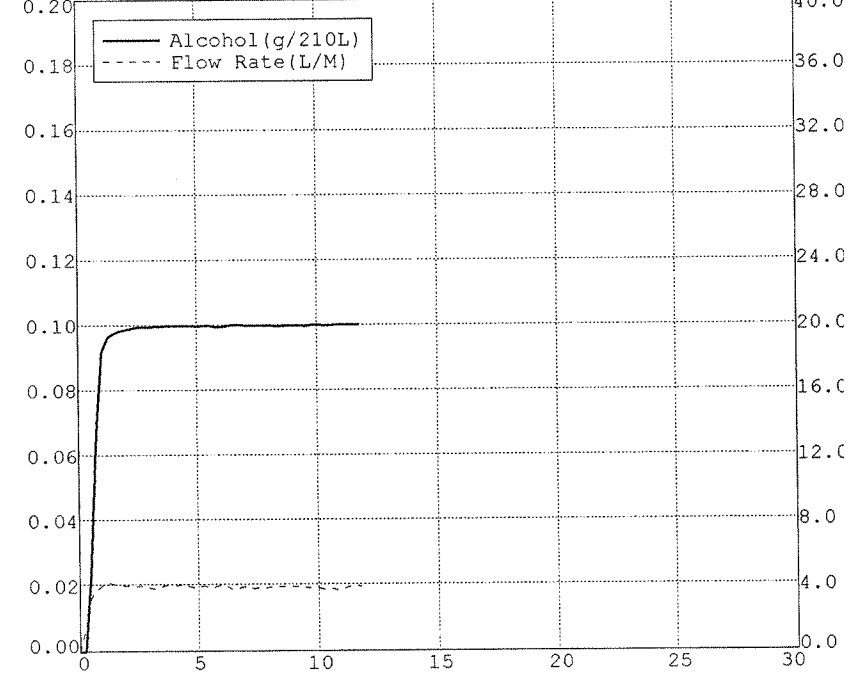

Nominal = 0.10 g/210L

BLANK TEST	0.00	06:43
INTERNAL STANDARD	VERIFIED	06:43
REFERENCE STANDARD TEMP	34.01c	
REFERENCE STANDARD	0.10	06:43
BLANK TEST	0.00	06:44
REFERENCE STANDARD TEMP	34.01c	
REFERENCE STANDARD	0.10	06:44
BLANK TEST	0.00	06:45
REFERENCE STANDARD TEMP	34.01c	
REFERENCE STANDARD	0.10	06:45
BLANK TEST	0.00	06:46

Nominal = 0.10 g/210L

BLANK TEST	0.00	05:12
INTERNAL STANDARD	VERIFIED	05:12
REFERENCE STANDARD TEMP	34.01c	
REFERENCE STANDARD	0.09	05:13
BLANK TEST	0.00	05:13
REFERENCE STANDARD TEMP	34.01c	
REFERENCE STANDARD	0.10	05:14
BLANK TEST	0.00	05:15
REFERENCE STANDARD TEMP	34.01c	
REFERENCE STANDARD	0.10	05:15
BLANK TEST	0.00	05:16

Nominal = 0.10 g/210L

BLANK TEST	0.00	09:34
INTERNAL STANDARD	VERIFIED	09:35
REFERENCE STANDARD TEMP	34.01c	
REFERENCE STANDARD	0.10	09:35
BLANK TEST	0.00	09:36
REFERENCE STANDARD TEMP	34.01c	
REFERENCE STANDARD	0.09	09:36
BLANK TEST	0.00	09:37
REFERENCE STANDARD TEMP	34.01c	
REFERENCE STANDARD	0.10	09:37
BLANK TEST	0.00	09:38