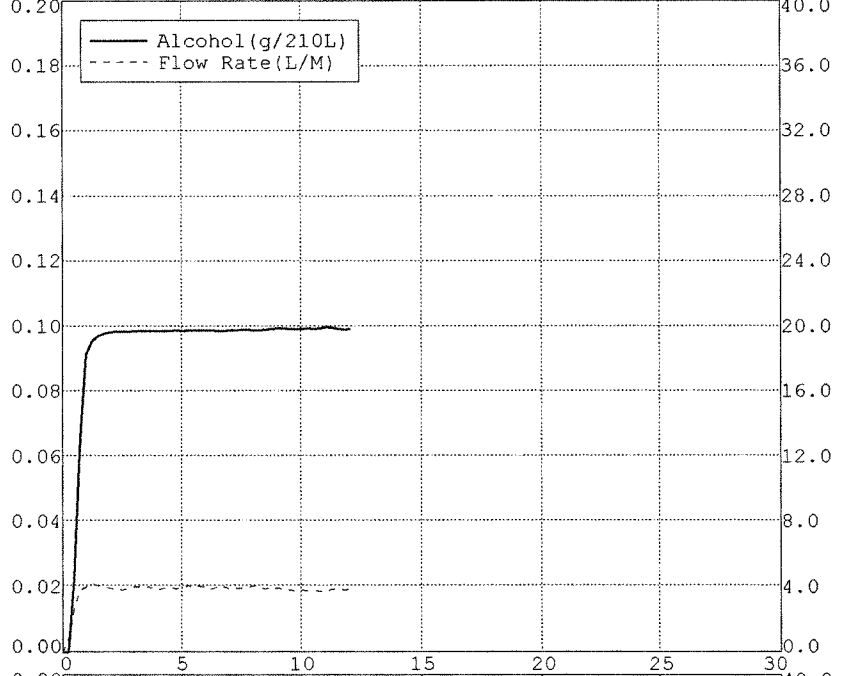

Nominal = 0.10 g/210L

BLANK TEST	0.00	09:34
INTERNAL STANDARD	VERIFIED	09:35
REFERENCE STANDARD TEMP	34.01c	
REFERENCE STANDARD	0.10	09:35
BLANK TEST	0.00	09:36
REFERENCE STANDARD TEMP	34.01c	
REFERENCE STANDARD	0.09	09:36
BLANK TEST	0.00	09:37
REFERENCE STANDARD TEMP	34.01c	
REFERENCE STANDARD	0.10	09:37
BLANK TEST	0.00	09:38