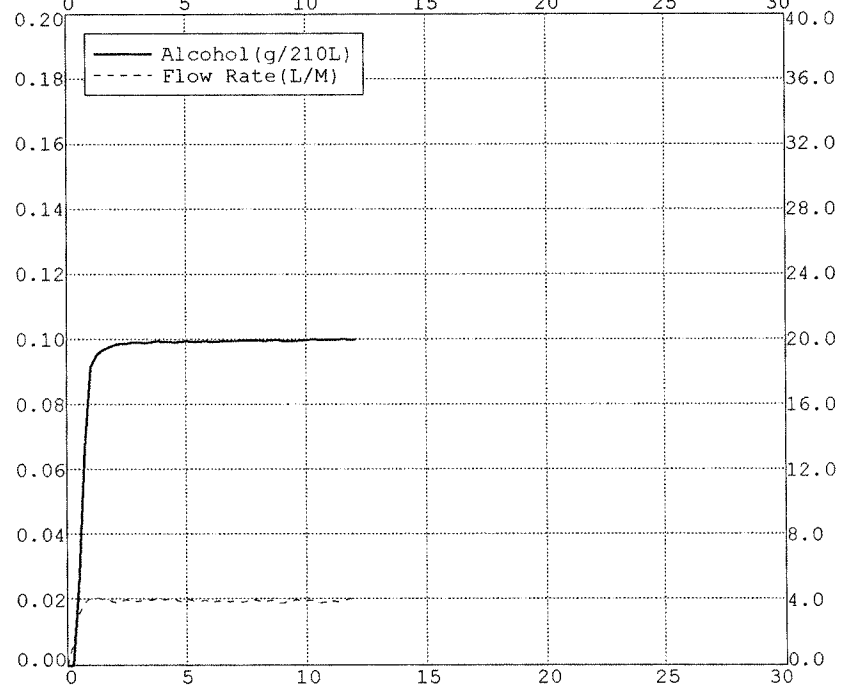

Nominal = 0.10 g/210L

BLANK TEST	0.00	06:43
INTERNAL STANDARD	VERIFIED	06:43
REFERENCE STANDARD TEMP	34.01c	
REFERENCE STANDARD	0.10	06:43
BLANK TEST	0.00	06:44
REFERENCE STANDARD TEMP	34.01c	
REFERENCE STANDARD	0.10	06:44
BLANK TEST	0.00	06:45
REFERENCE STANDARD TEMP	34.01c	
REFERENCE STANDARD	0.10	06:45
BLANK TEST	0.00	06:46

Nominal = 0.10 g/210L

BLANK TEST	0.00	05:12
INTERNAL STANDARD	VERIFIED	05:12
REFERENCE STANDARD TEMP	34.01c	
REFERENCE STANDARD	0.09	05:13
BLANK TEST	0.00	05:13
REFERENCE STANDARD TEMP	34.01c	
REFERENCE STANDARD	0.10	05:14
BLANK TEST	0.00	05:15
REFERENCE STANDARD TEMP	34.01c	
REFERENCE STANDARD	0.10	05:15
BLANK TEST	0.00	05:16