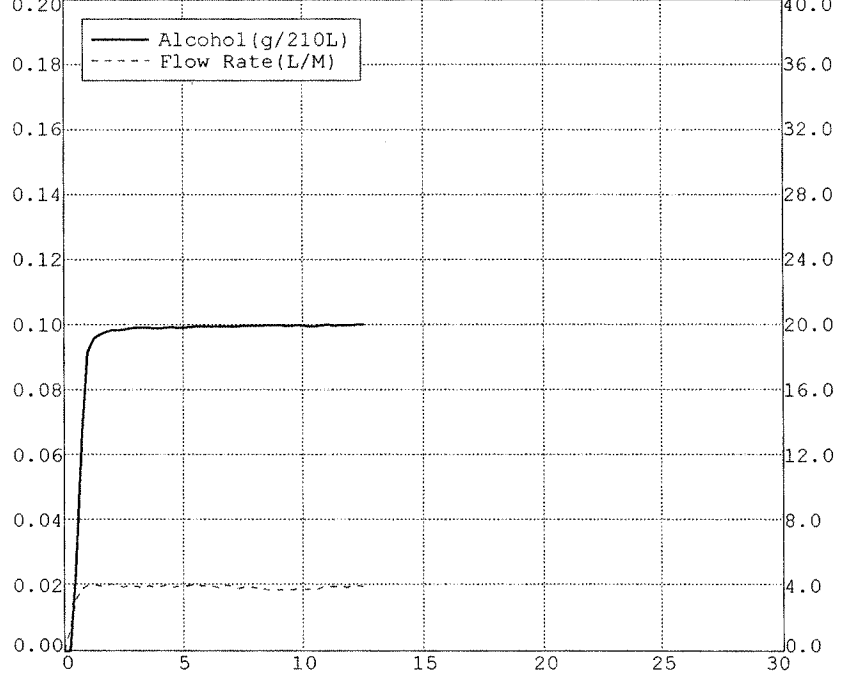

Nominal = 0.10 g/210L

BLANK TEST	0.00	09:34
INTERNAL STANDARD	VERIFIED	09:35
REFERENCE STANDARD TEMP	34.01c	
REFERENCE STANDARD	0.10	09:35
BLANK TEST	0.00	09:36
REFERENCE STANDARD TEMP	34.01c	
REFERENCE STANDARD	0.09	09:36
BLANK TEST	0.00	09:37
REFERENCE STANDARD TEMP	34.01c	
REFERENCE STANDARD	0.10	09:37
BLANK TEST	0.00	09:38