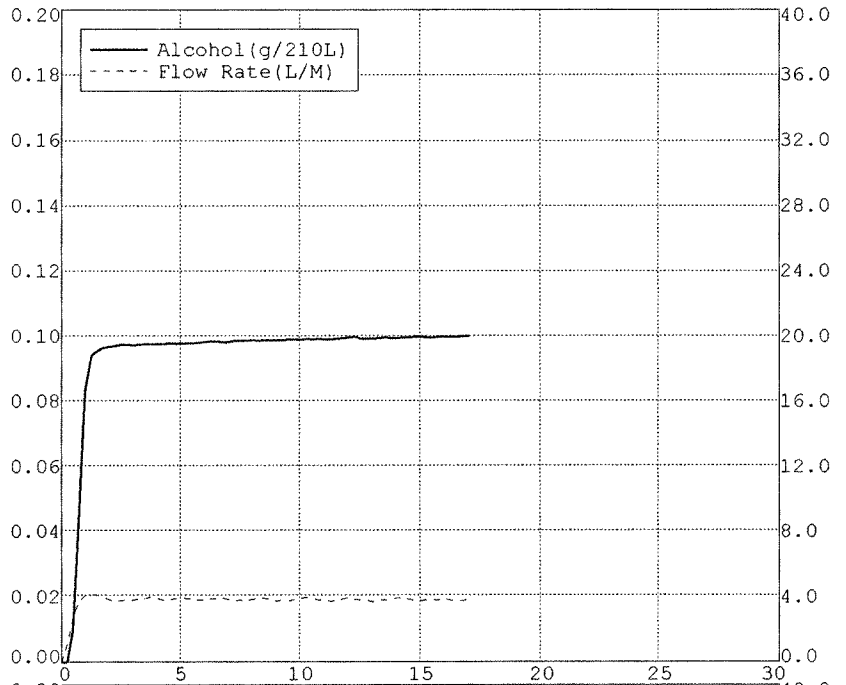

Nominal = 0.10 g/210L

BLANK TEST	0.00	05:12
INTERNAL STANDARD	VERIFIED	05:12
REFERENCE STANDARD TEMP	34.01c	
REFERENCE STANDARD	0.09	05:13
BLANK TEST	0.00	05:13
REFERENCE STANDARD TEMP	34.01c	
REFERENCE STANDARD	0.10	05:14
BLANK TEST	0.00	05:15
REFERENCE STANDARD TEMP	34.01c	
REFERENCE STANDARD	0.10	05:15
BLANK TEST	0.00	05:16

Nominal = 0.10 g/210L

BLANK TEST	0.00	09:34
INTERNAL STANDARD	VERIFIED	09:35
REFERENCE STANDARD TEMP	34.01c	
REFERENCE STANDARD	0.10	09:35
BLANK TEST	0.00	09:36
REFERENCE STANDARD TEMP	34.01c	
REFERENCE STANDARD	0.09	09:36
BLANK TEST	0.00	09:37
REFERENCE STANDARD TEMP	34.01c	
REFERENCE STANDARD	0.10	09:37
BLANK TEST	0.00	09:38