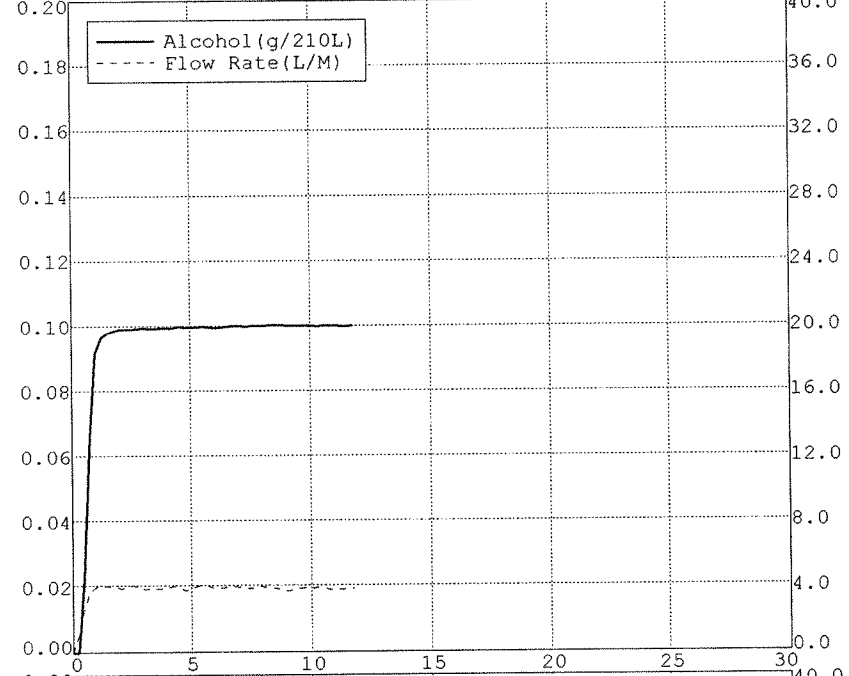

Nominal = 0.10 g/210L

BLANK TEST	0.00	06:43
INTERNAL STANDARD	VERIFIED	06:43
REFERENCE STANDARD TEMP	34.01c	
REFERENCE STANDARD	0.10	06:43
BLANK TEST	0.00	06:44
REFERENCE STANDARD TEMP	34.01c	
REFERENCE STANDARD	0.10	06:44
BLANK TEST	0.00	06:45
REFERENCE STANDARD TEMP	34.01c	
REFERENCE STANDARD	0.10	06:45
BLANK TEST	0.00	06:46

Nominal = 0.10 g/210L

BLANK TEST	0.00	05:12
INTERNAL STANDARD	VERIFIED	05:12
REFERENCE STANDARD TEMP	34.01c	
REFERENCE STANDARD	0.09	05:13
BLANK TEST	0.00	05:13
REFERENCE STANDARD TEMP	34.01c	
REFERENCE STANDARD	0.10	05:14
BLANK TEST	0.00	05:15
REFERENCE STANDARD TEMP	34.01c	
REFERENCE STANDARD	0.10	05:15
BLANK TEST	0.00	05:16