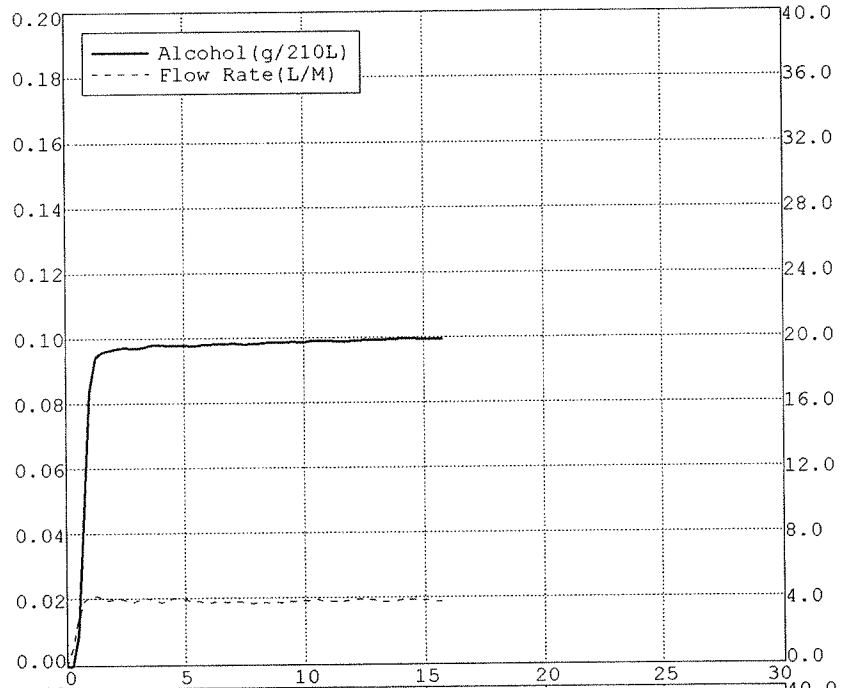

Nominal = 0.10 g/210L

BLANK TEST	0.00	06:43
INTERNAL STANDARD	VERIFIED	06:43
REFERENCE STANDARD TEMP	34.01c	
REFERENCE STANDARD	0.10	06:43
BLANK TEST	0.00	06:44
REFERENCE STANDARD TEMP	34.01c	
REFERENCE STANDARD	0.10	06:44
BLANK TEST	0.00	06:45
REFERENCE STANDARD TEMP	34.01c	
REFERENCE STANDARD	0.10	06:45
BLANK TEST	0.00	06:46

Nominal = 0.10 g/210L

BLANK TEST	0.00	05:12
INTERNAL STANDARD	VERIFIED	05:12
REFERENCE STANDARD TEMP	34.01c	
REFERENCE STANDARD	0.09	05:13
BLANK TEST	0.00	05:13
REFERENCE STANDARD TEMP	34.01c	
REFERENCE STANDARD	0.10	05:14
BLANK TEST	0.00	05:15
REFERENCE STANDARD TEMP	34.01c	
REFERENCE STANDARD	0.10	05:15
BLANK TEST	0.00	05:16