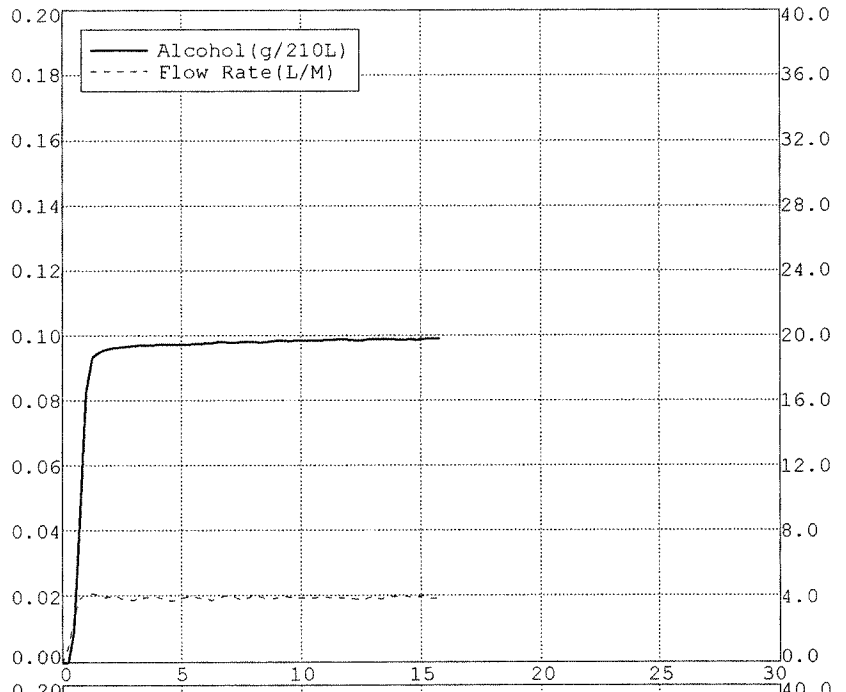

Nominal = 0.10 g/210L

BLANK TEST	0.00	06:43
INTERNAL STANDARD	VERIFIED	06:43
REFERENCE STANDARD TEMP	34.01c	
REFERENCE STANDARD	0.10	06:43
BLANK TEST	0.00	06:44
REFERENCE STANDARD TEMP	34.01c	
REFERENCE STANDARD	0.10	06:44
BLANK TEST	0.00	06:45
REFERENCE STANDARD TEMP	34.01c	
REFERENCE STANDARD	0.10	06:45
BLANK TEST	0.00	06:46

Nominal = 0.10 g/210L

BLANK TEST	0.00	05:12
INTERNAL STANDARD	VERIFIED	05:12
REFERENCE STANDARD TEMP	34.01c	
REFERENCE STANDARD	0.09	05:13
BLANK TEST	0.00	05:13
REFERENCE STANDARD TEMP	34.01c	
REFERENCE STANDARD	0.10	05:14
BLANK TEST	0.00	05:15
REFERENCE STANDARD TEMP	34.01c	
REFERENCE STANDARD	0.10	05:15
BLANK TEST	0.00	05:16

Nominal = 0.10 g/210L

BLANK TEST	0.00	09:34
INTERNAL STANDARD	VERIFIED	09:35
REFERENCE STANDARD TEMP	34.01c	
REFERENCE STANDARD	0.10	09:35
BLANK TEST	0.00	09:36
REFERENCE STANDARD TEMP	34.01c	
REFERENCE STANDARD	0.09	09:36
BLANK TEST	0.00	09:37
REFERENCE STANDARD TEMP	34.01c	
REFERENCE STANDARD	0.10	09:37
BLANK TEST	0.00	09:38