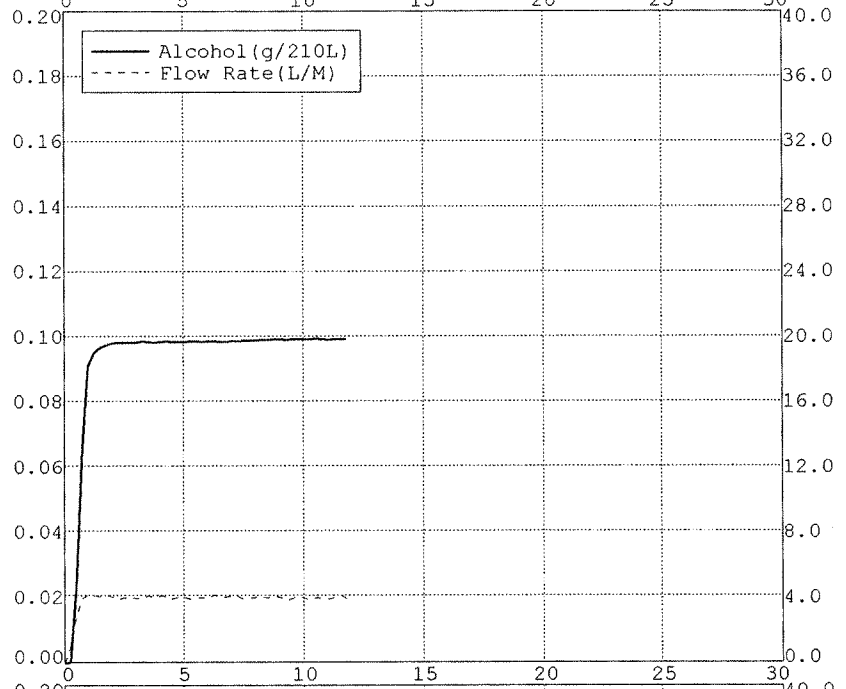

Nominal = 0.10 g/210L

BLANK TEST	0.00	05:12
INTERNAL STANDARD	VERIFIED	05:12
REFERENCE STANDARD TEMP	34.01c	
REFERENCE STANDARD	0.09	05:13
BLANK TEST	0.00	05:13
REFERENCE STANDARD TEMP	34.01c	
REFERENCE STANDARD	0.10	05:14
BLANK TEST	0.00	05:15
REFERENCE STANDARD TEMP	34.01c	
REFERENCE STANDARD	0.10	05:15
BLANK TEST	0.00	05:16