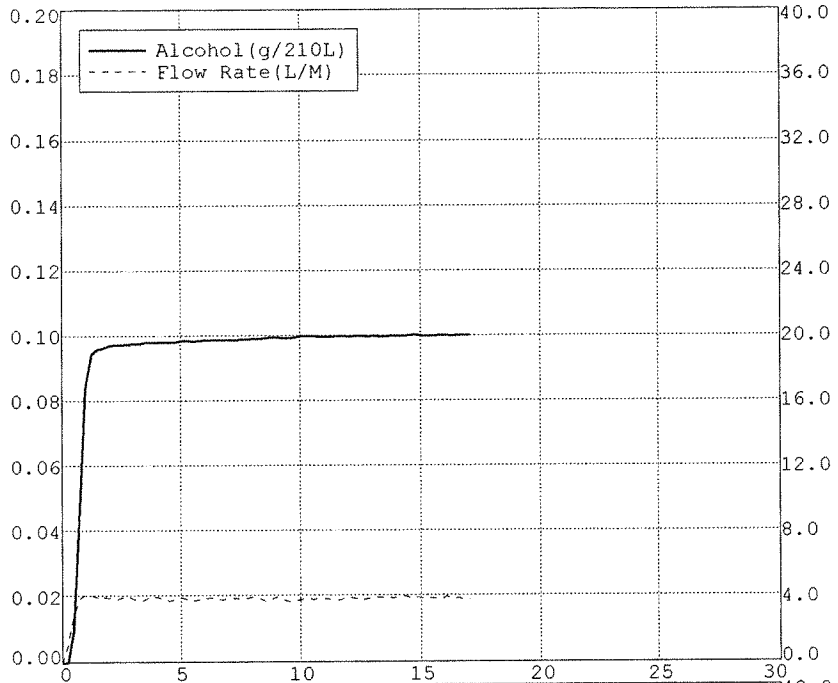

Nominal = 0.10 g/210L

BLANK TEST	0.00	12:03
INTERNAL STANDARD	VERIFIED	12:03
REFERENCE STANDARD TEMP	34.01c	
REFERENCE STANDARD	0.10	12:03
BLANK TEST	0.00	12:04
REFERENCE STANDARD TEMP	34.01c	
REFERENCE STANDARD	0.10	12:04
BLANK TEST	0.00	12:05
REFERENCE STANDARD TEMP	34.01c	
REFERENCE STANDARD	0.10	12:05
BLANK TEST	0.00	12:06

Nominal = 0.10 g/210L

BLANK TEST	0.00	04:29
INTERNAL STANDARD	VERIFIED	04:29
REFERENCE STANDARD TEMP	34.01c	
REFERENCE STANDARD	0.10	04:29
BLANK TEST	0.00	04:30
REFERENCE STANDARD TEMP	34.01c	
REFERENCE STANDARD	0.10	04:30
BLANK TEST	0.00	04:31
REFERENCE STANDARD TEMP	34.01c	
REFERENCE STANDARD	0.10	04:32
BLANK TEST	0.00	04:32