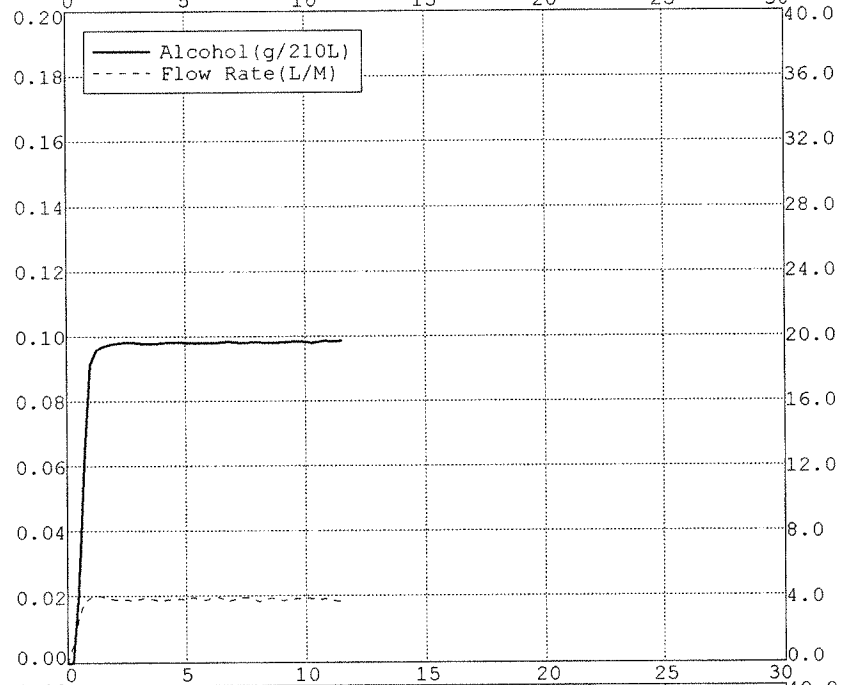

Nominal = 0.10 g/210L

BLANK TEST	0.00	16:46
INTERNAL STANDARD	VERIFIED	16:46
REFERENCE STANDARD TEMP	34.01c	
REFERENCE STANDARD	0.09	16:47
BLANK TEST	0.00	16:48
REFERENCE STANDARD TEMP	34.01c	
REFERENCE STANDARD	0.09	16:48
BLANK TEST	0.00	16:49
REFERENCE STANDARD TEMP	34.01c	
REFERENCE STANDARD	0.09	16:49
BLANK TEST	0.00	16:50