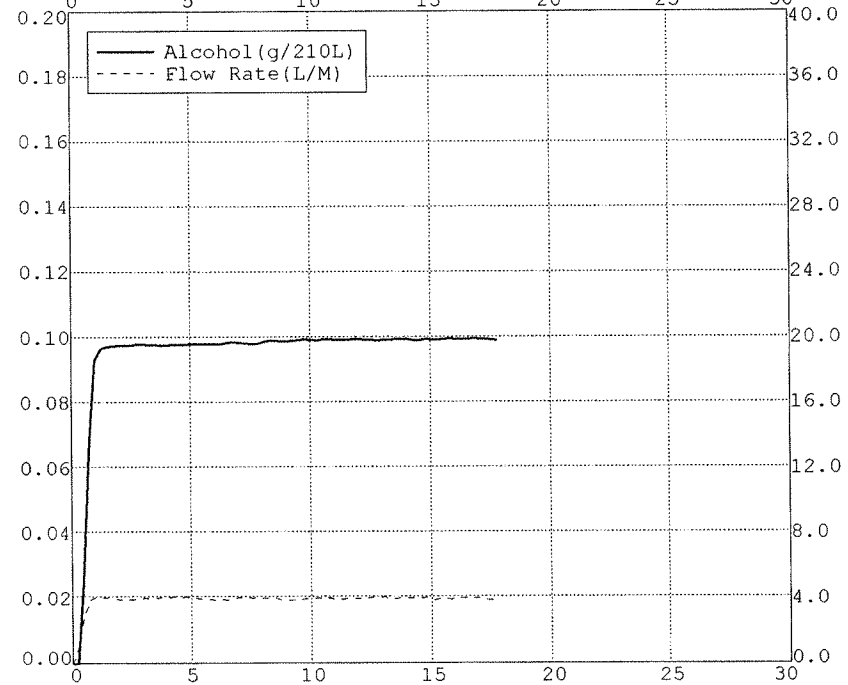

Nominal = 0.10 g/210L

BLANK TEST	0.00	16:46
INTERNAL STANDARD	VERIFIED	16:46
REFERENCE STANDARD TEMP	34.01c	
REFERENCE STANDARD	0.09	16:47
BLANK TEST	0.00	16:48
REFERENCE STANDARD TEMP	34.01c	
REFERENCE STANDARD	0.09	16:48
BLANK TEST	0.00	16:49
REFERENCE STANDARD TEMP	34.01c	
REFERENCE STANDARD	0.09	16:49
BLANK TEST	0.00	16:50