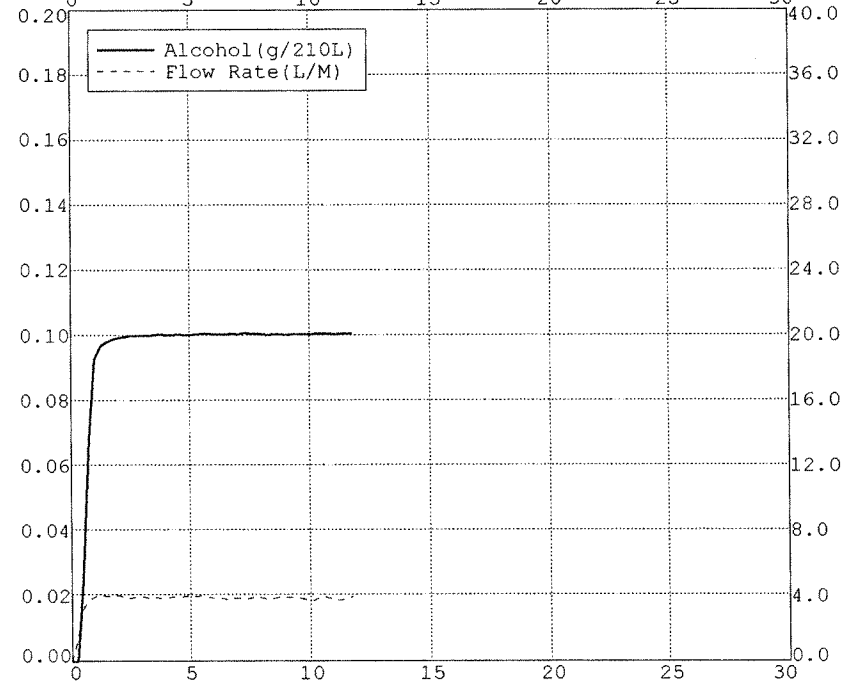

Nominal = 0.10 g/210L

BLANK TEST	0.00	12:03
INTERNAL STANDARD	VERIFIED	12:03
REFERENCE STANDARD TEMP	34.01c	
REFERENCE STANDARD	0.10	12:03
BLANK TEST	0.00	12:04
REFERENCE STANDARD TEMP	34.01c	
REFERENCE STANDARD	0.10	12:04
BLANK TEST	0.00	12:05
REFERENCE STANDARD TEMP	34.01c	
REFERENCE STANDARD	0.10	12:05
BLANK TEST	0.00	12:06

Nominal = 0.10 g/210L

BLANK TEST	0.00	04:29
INTERNAL STANDARD	VERIFIED	04:29
REFERENCE STANDARD TEMP	34.01c	
REFERENCE STANDARD	0.10	04:29
BLANK TEST	0.00	04:30
REFERENCE STANDARD TEMP	34.01c	
REFERENCE STANDARD	0.10	04:30
BLANK TEST	0.00	04:31
REFERENCE STANDARD TEMP	34.01c	
REFERENCE STANDARD	0.10	04:32
BLANK TEST	0.00	04:32