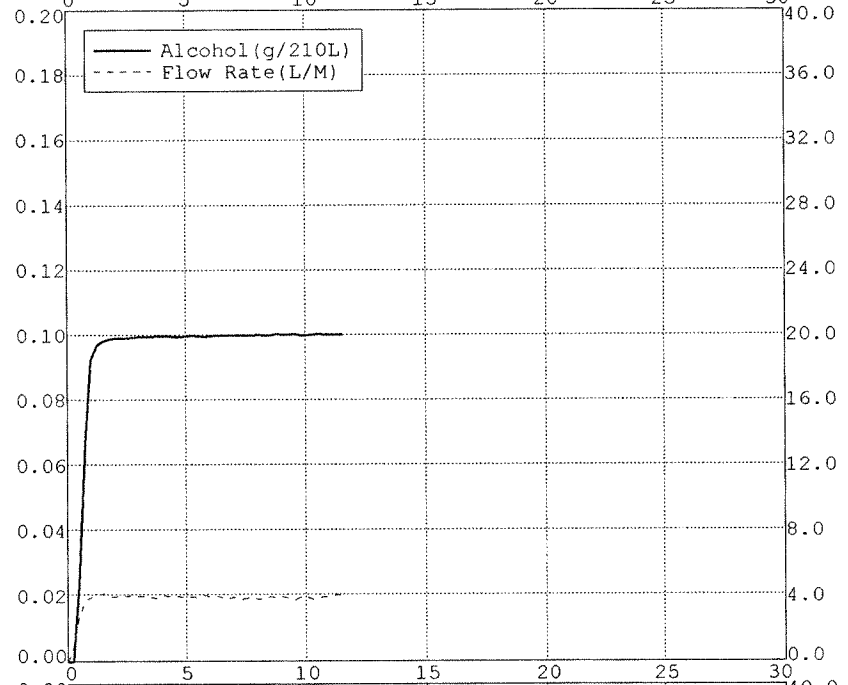

Nominal = 0.10 g/210L

BLANK TEST	0.00	12:03
INTERNAL STANDARD	VERIFIED	12:03
REFERENCE STANDARD TEMP	34.01c	
REFERENCE STANDARD	0.10	12:03
BLANK TEST	0.00	12:04
REFERENCE STANDARD TEMP	34.01c	
REFERENCE STANDARD	0.10	12:04
BLANK TEST	0.00	12:05
REFERENCE STANDARD TEMP	34.01c	
REFERENCE STANDARD	0.10	12:05
BLANK TEST	0.00	12:06

Nominal = 0.10 g/210L

BLANK TEST	0.00	04:29
INTERNAL STANDARD	VERIFIED	04:29
REFERENCE STANDARD TEMP	34.01c	
REFERENCE STANDARD	0.10	04:29
BLANK TEST	0.00	04:30
REFERENCE STANDARD TEMP	34.01c	
REFERENCE STANDARD	0.10	04:30
BLANK TEST	0.00	04:31
REFERENCE STANDARD TEMP	34.01c	
REFERENCE STANDARD	0.10	04:32
BLANK TEST	0.00	04:32