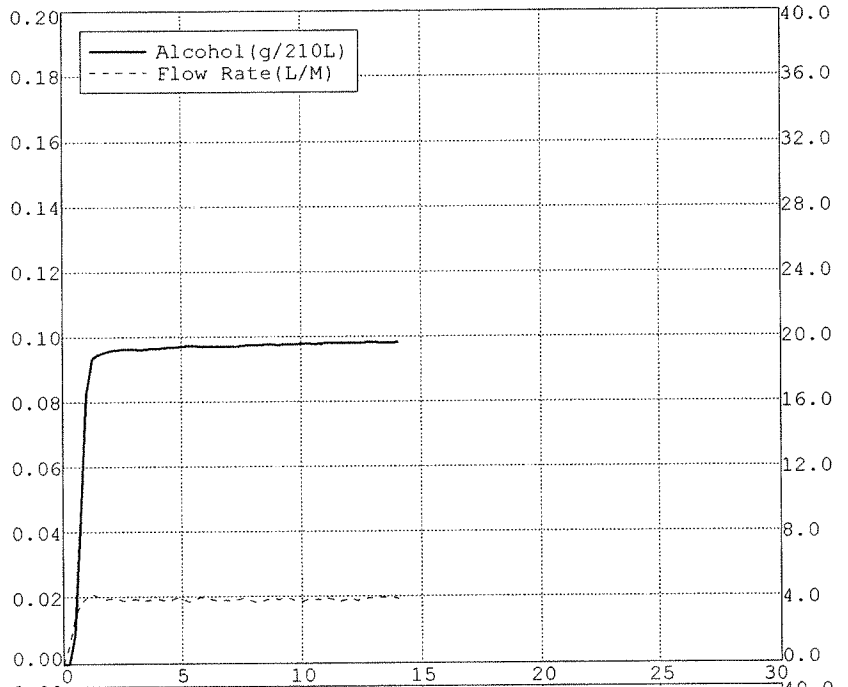

Nominal = 0.10 g/210L

BLANK TEST	0.00	04:29
INTERNAL STANDARD	VERIFIED	04:29
REFERENCE STANDARD TEMP	34.01c	
REFERENCE STANDARD	0.10	04:29
BLANK TEST	0.00	04:30
REFERENCE STANDARD TEMP	34.01c	
REFERENCE STANDARD	0.10	04:30
BLANK TEST	0.00	04:31
REFERENCE STANDARD TEMP	34.01c	
REFERENCE STANDARD	0.10	04:32
BLANK TEST	0.00	04:32

Nominal = 0.10 g/210L

BLANK TEST	0.00	16:46
INTERNAL STANDARD	VERIFIED	16:46
REFERENCE STANDARD TEMP	34.01c	
REFERENCE STANDARD	0.09	16:47
BLANK TEST	0.00	16:48
REFERENCE STANDARD TEMP	34.01c	
REFERENCE STANDARD	0.09	16:48
BLANK TEST	0.00	16:49
REFERENCE STANDARD TEMP	34.01c	
REFERENCE STANDARD	0.09	16:49
BLANK TEST	0.00	16:50