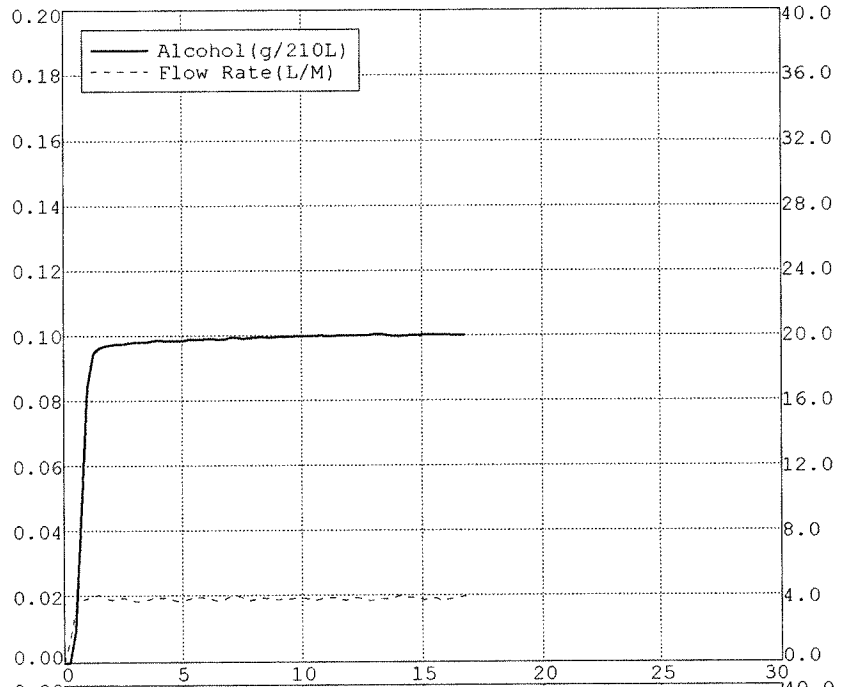

Nominal = 0.10 g/210L

BLANK TEST	0.00	12:03
INTERNAL STANDARD	VERIFIED	12:03
REFERENCE STANDARD TEMP	34.01c	
REFERENCE STANDARD	0.10	12:03
BLANK TEST	0.00	12:04
REFERENCE STANDARD TEMP	34.01c	
REFERENCE STANDARD	0.10	12:04
BLANK TEST	0.00	12:05
REFERENCE STANDARD TEMP	34.01c	
REFERENCE STANDARD	0.10	12:05
BLANK TEST	0.00	12:06

Nominal = 0.10 g/210L

BLANK TEST	0.00	04:29
INTERNAL STANDARD	VERIFIED	04:29
REFERENCE STANDARD TEMP	34.01c	
REFERENCE STANDARD	0.10	04:29
BLANK TEST	0.00	04:30
REFERENCE STANDARD TEMP	34.01c	
REFERENCE STANDARD	0.10	04:30
BLANK TEST	0.00	04:31
REFERENCE STANDARD TEMP	34.01c	
REFERENCE STANDARD	0.10	04:32
BLANK TEST	0.00	04:32