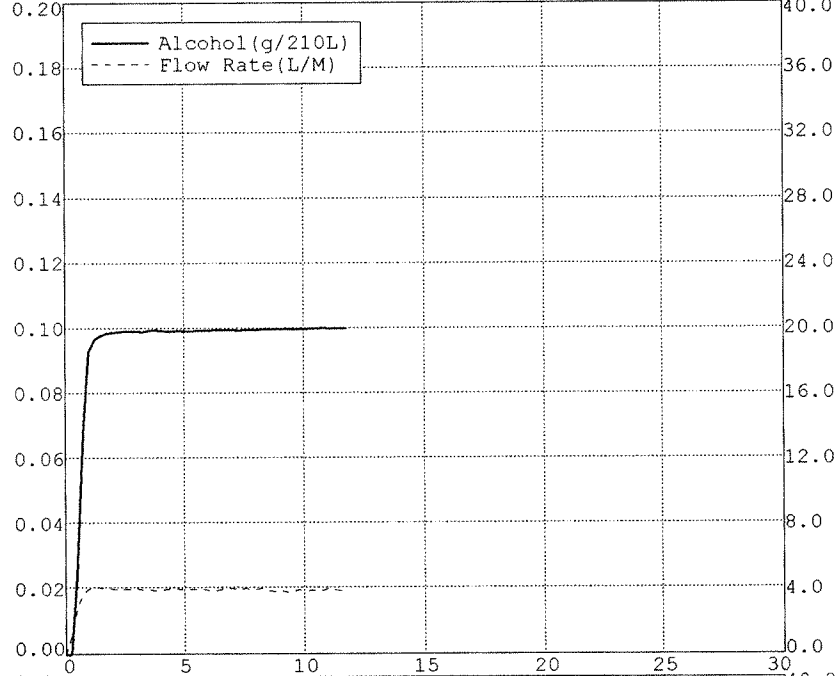

Nominal = 0.10 g/210L

BLANK TEST	0.00	12:03
INTERNAL STANDARD	VERIFIED	12:03
REFERENCE STANDARD TEMP	34.01c	
REFERENCE STANDARD	0.10	12:03
BLANK TEST	0.00	12:04
REFERENCE STANDARD TEMP	34.01c	
REFERENCE STANDARD	0.10	12:04
BLANK TEST	0.00	12:05
REFERENCE STANDARD TEMP	34.01c	
REFERENCE STANDARD	0.10	12:05
BLANK TEST	0.00	12:06

Nominal = 0.10 g/210L

BLANK TEST	0.00	04:29
INTERNAL STANDARD	VERIFIED	04:29
REFERENCE STANDARD TEMP	34.01c	
REFERENCE STANDARD	0.10	04:29
BLANK TEST	0.00	04:30
REFERENCE STANDARD TEMP	34.01c	
REFERENCE STANDARD	0.10	04:30
BLANK TEST	0.00	04:31
REFERENCE STANDARD TEMP	34.01c	
REFERENCE STANDARD	0.10	04:32
BLANK TEST	0.00	04:32