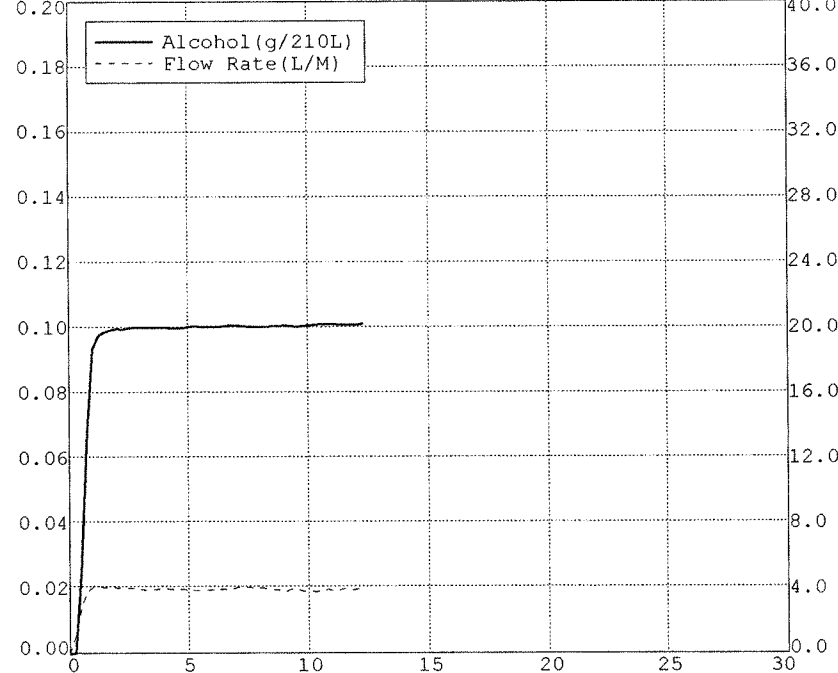

Nominal = 0.10 g/210L

BLANK TEST	0.00	12:03
INTERNAL STANDARD	VERIFIED	12:03
REFERENCE STANDARD TEMP	34.01c	
REFERENCE STANDARD	0.10	12:03
BLANK TEST	0.00	12:04
REFERENCE STANDARD TEMP	34.01c	
REFERENCE STANDARD	0.10	12:04
BLANK TEST	0.00	12:05
REFERENCE STANDARD TEMP	34.01c	
REFERENCE STANDARD	0.10	12:05
BLANK TEST	0.00	12:06

Nominal = 0.10 g/210L

BLANK TEST	0.00	04:29
INTERNAL STANDARD	VERIFIED	04:29
REFERENCE STANDARD TEMP	34.01c	
REFERENCE STANDARD	0.10	04:29
BLANK TEST	0.00	04:30
REFERENCE STANDARD TEMP	34.01c	
REFERENCE STANDARD	0.10	04:30
BLANK TEST	0.00	04:31
REFERENCE STANDARD TEMP	34.01c	
REFERENCE STANDARD	0.10	04:32
BLANK TEST	0.00	04:32