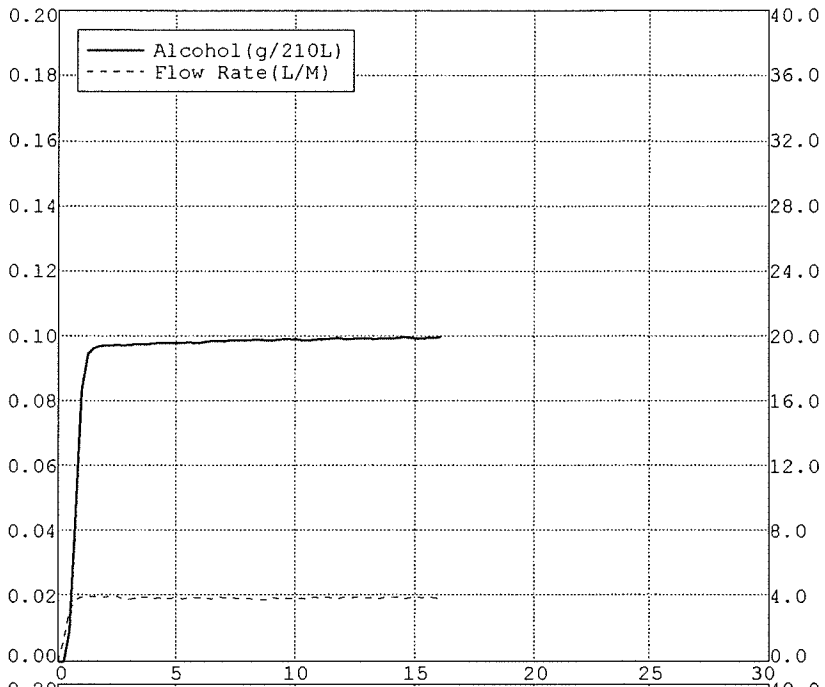

Nominal = 0.10 g/210L

BLANK TEST	0.00	17:13
INTERNAL STANDARD	VERIFIED	17:13
REFERENCE STANDARD TEMP	34.01c	
REFERENCE STANDARD	0.09	17:13
BLANK TEST	0.00	17:14
REFERENCE STANDARD TEMP	34.01c	
REFERENCE STANDARD	0.10	17:15
BLANK TEST	0.00	17:15
REFERENCE STANDARD TEMP	34.01c	
REFERENCE STANDARD	0.10	17:16
BLANK TEST	0.00	17:17

Nominal = 0.10 g/210L

BLANK TEST	0.00	17:47
INTERNAL STANDARD	VERIFIED	17:47
REFERENCE STANDARD TEMP	34.01c	
REFERENCE STANDARD	0.09	17:47
BLANK TEST	0.00	17:48
REFERENCE STANDARD TEMP	34.01c	
REFERENCE STANDARD	0.09	17:48
BLANK TEST	0.00	17:49
REFERENCE STANDARD TEMP	34.01c	
REFERENCE STANDARD	0.09	17:49
BLANK TEST	0.00	17:50