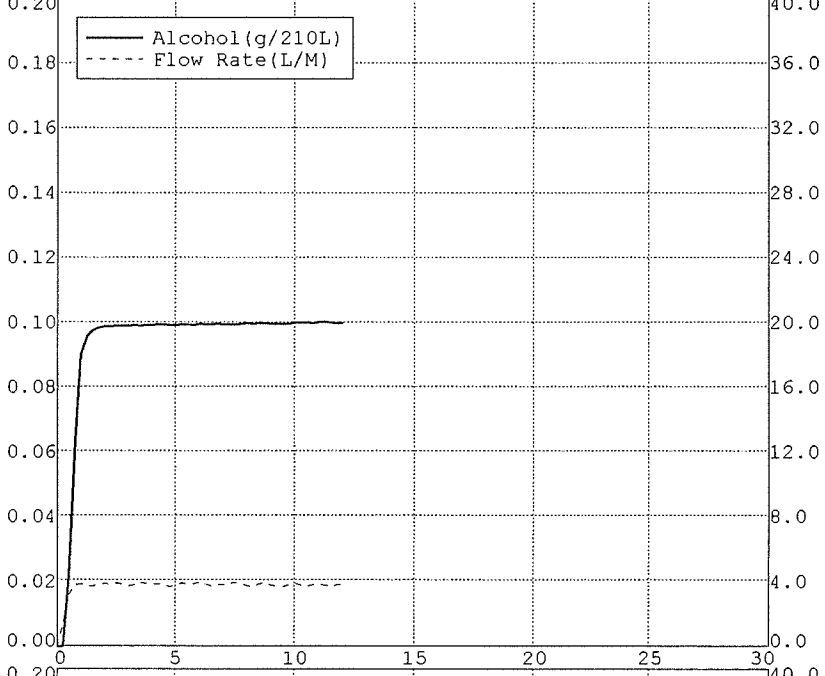

Nominal = 0.10 g/210L

BLANK TEST	0.00	17:47
INTERNAL STANDARD	VERIFIED	17:47
REFERENCE STANDARD TEMP	34.01c	
REFERENCE STANDARD	0.09	17:47
BLANK TEST	0.00	17:48
REFERENCE STANDARD TEMP	34.01c	
REFERENCE STANDARD	0.09	17:48
BLANK TEST	0.00	17:49
REFERENCE STANDARD TEMP	34.01c	
REFERENCE STANDARD	0.09	17:49
BLANK TEST	0.00	17:50