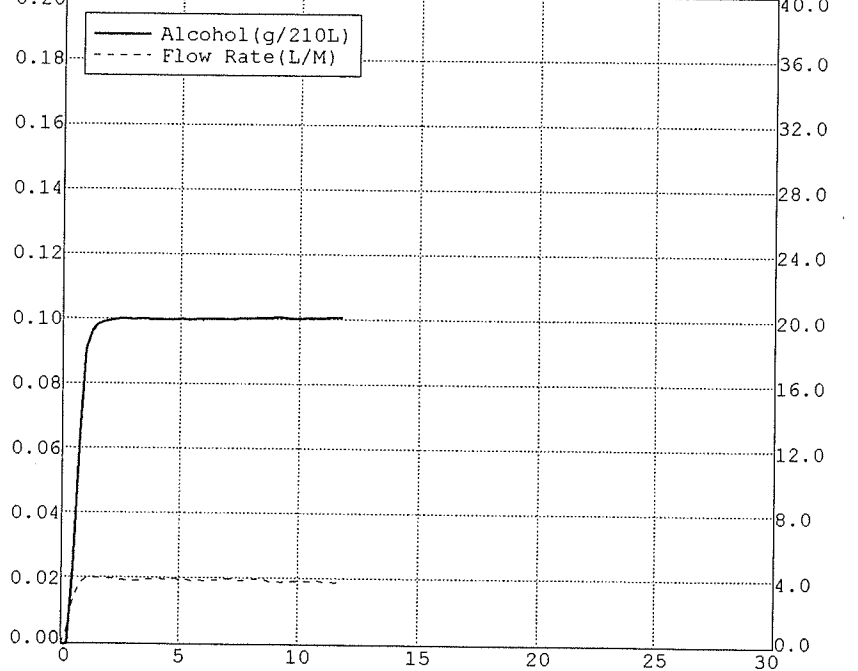

Nominal = 0.10 g/210L

BLANK TEST	0.00	06:19
INTERNAL STANDARD	VERIFIED	06:19
REFERENCE STANDARD TEMP	34.01c	
REFERENCE STANDARD	0.10	06:20
BLANK TEST	0.00	06:21
REFERENCE STANDARD TEMP	34.01c	
REFERENCE STANDARD	0.10	06:21
BLANK TEST	0.00	06:22
REFERENCE STANDARD TEMP	34.01c	
REFERENCE STANDARD	0.10	06:22
BLANK TEST	0.00	06:23

Nominal = 0.10 g/210L

BLANK TEST	0.00	17:13
INTERNAL STANDARD	VERIFIED	17:13
REFERENCE STANDARD TEMP	34.01c	
REFERENCE STANDARD	0.09	17:13
BLANK TEST	0.00	17:14
REFERENCE STANDARD TEMP	34.01c	
REFERENCE STANDARD	0.10	17:15
BLANK TEST	0.00	17:15
REFERENCE STANDARD TEMP	34.01c	
REFERENCE STANDARD	0.10	17:16
BLANK TEST	0.00	17:17

Nominal = 0.10 g/210L

BLANK TEST	0.00	17:47
INTERNAL STANDARD	VERIFIED	17:47
REFERENCE STANDARD TEMP	34.01c	
REFERENCE STANDARD	0.09	17:47
BLANK TEST	0.00	17:48
REFERENCE STANDARD TEMP	34.01c	
REFERENCE STANDARD	0.09	17:48
BLANK TEST	0.00	17:49
REFERENCE STANDARD TEMP	34.01c	
REFERENCE STANDARD	0.09	17:49
BLANK TEST	0.00	17:50