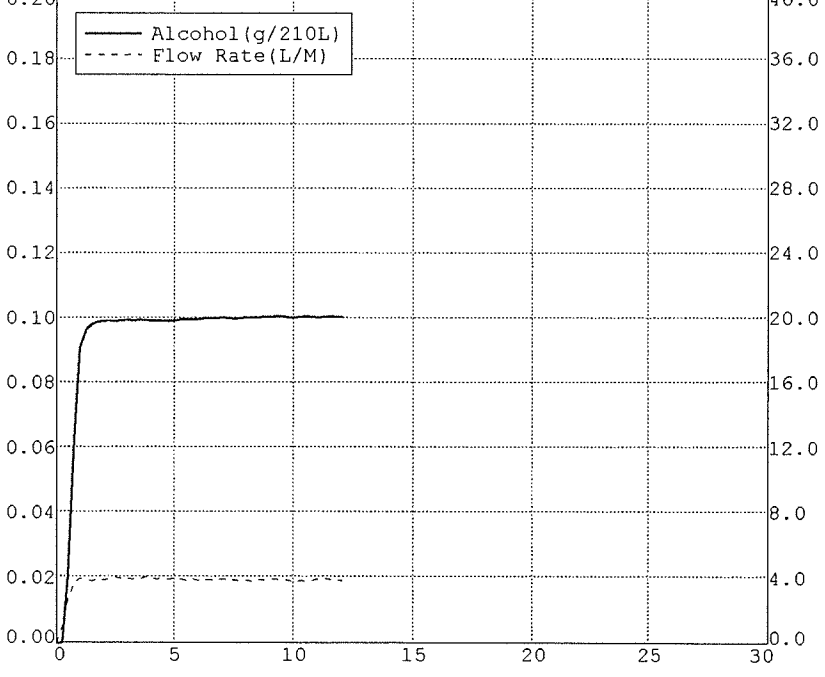

Nominal = 0.10 g/210L

BLANK TEST	0.00	17:13
INTERNAL STANDARD	VERIFIED	17:13
REFERENCE STANDARD TEMP	34.01c	
REFERENCE STANDARD	0.09	17:13
BLANK TEST	0.00	17:14
REFERENCE STANDARD TEMP	34.01c	
REFERENCE STANDARD	0.10	17:15
BLANK TEST	0.00	17:15
REFERENCE STANDARD TEMP	34.01c	
REFERENCE STANDARD	0.10	17:16
BLANK TEST	0.00	17:17

Nominal = 0.10 g/210L

BLANK TEST	0.00	17:47
INTERNAL STANDARD	VERIFIED	17:47
REFERENCE STANDARD TEMP	34.01c	
REFERENCE STANDARD	0.09	17:47
BLANK TEST	0.00	17:48
REFERENCE STANDARD TEMP	34.01c	
REFERENCE STANDARD	0.09	17:48
BLANK TEST	0.00	17:49
REFERENCE STANDARD TEMP	34.01c	
REFERENCE STANDARD	0.09	17:49
BLANK TEST	0.00	17:50