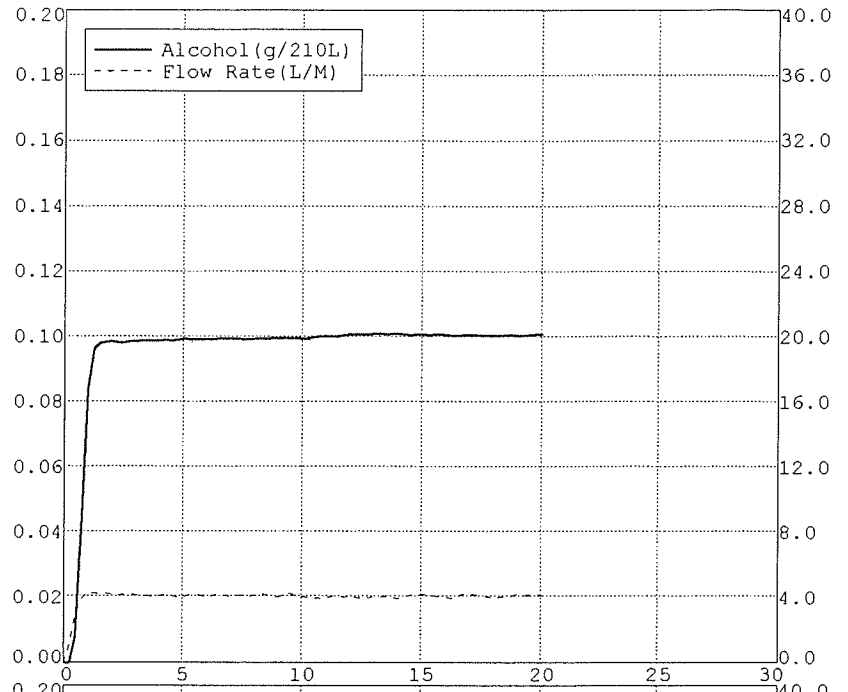

Nominal = 0.10 g/210L

BLANK TEST	0.00	15:46
INTERNAL STANDARD	VERIFIED	15:46
REFERENCE STANDARD TEMP	34.00c	
REFERENCE STANDARD	0.10	15:46
BLANK TEST	0.00	15:47
REFERENCE STANDARD TEMP	34.01c	
REFERENCE STANDARD	0.10	15:47
BLANK TEST	0.00	15:48
REFERENCE STANDARD TEMP	34.01c	
REFERENCE STANDARD	0.10	15:49
BLANK TEST	0.00	15:49

Nominal = 0.10 g/210L

BLANK TEST	0.00	08:15
INTERNAL STANDARD	VERIFIED	08:16
REFERENCE STANDARD TEMP	34.00c	
REFERENCE STANDARD	0.10	08:16
BLANK TEST	0.00	08:17
REFERENCE STANDARD TEMP	34.00c	
REFERENCE STANDARD	0.10	08:17
BLANK TEST	0.00	08:18
REFERENCE STANDARD TEMP	34.00c	
REFERENCE STANDARD	0.10	08:18
BLANK TEST	0.00	08:19