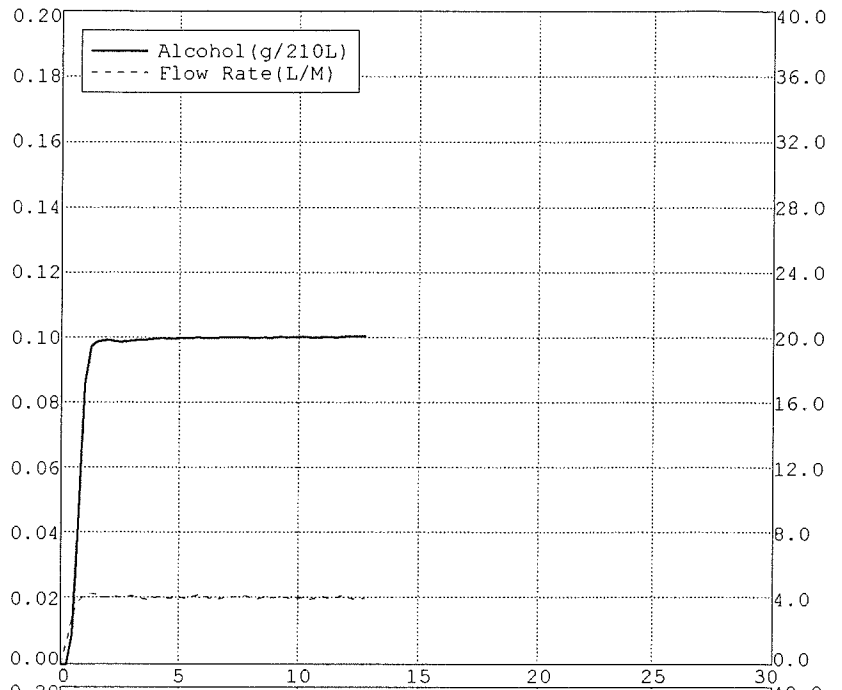

Nominal = 0.10 g/210L

BLANK TEST	0.00	15:46
INTERNAL STANDARD	VERIFIED	15:46
REFERENCE STANDARD TEMP	34.00c	
REFERENCE STANDARD	0.10	15:46
BLANK TEST	0.00	15:47
REFERENCE STANDARD TEMP	34.01c	
REFERENCE STANDARD	0.10	15:47
BLANK TEST	0.00	15:48
REFERENCE STANDARD TEMP	34.01c	
REFERENCE STANDARD	0.10	15:49
BLANK TEST	0.00	15:49

Nominal = 0.10 g/210L

BLANK TEST	0.00	08:15
INTERNAL STANDARD	VERIFIED	08:16
REFERENCE STANDARD TEMP	34.00c	
REFERENCE STANDARD	0.10	08:16
BLANK TEST	0.00	08:17
REFERENCE STANDARD TEMP	34.00c	
REFERENCE STANDARD	0.10	08:17
BLANK TEST	0.00	08:18
REFERENCE STANDARD TEMP	34.00c	
REFERENCE STANDARD	0.10	08:18
BLANK TEST	0.00	08:19

Nominal = 0.10 g/210L

BLANK TEST	0.00	17:29
INTERNAL STANDARD	VERIFIED	17:30
REFERENCE STANDARD TEMP	34.00c	
REFERENCE STANDARD	0.09	17:30
BLANK TEST	0.00	17:31
REFERENCE STANDARD TEMP	34.01c	
REFERENCE STANDARD	0.10	17:31
BLANK TEST	0.00	17:32
REFERENCE STANDARD TEMP	34.00c	
REFERENCE STANDARD	0.10	17:32
BLANK TEST	0.00	17:33