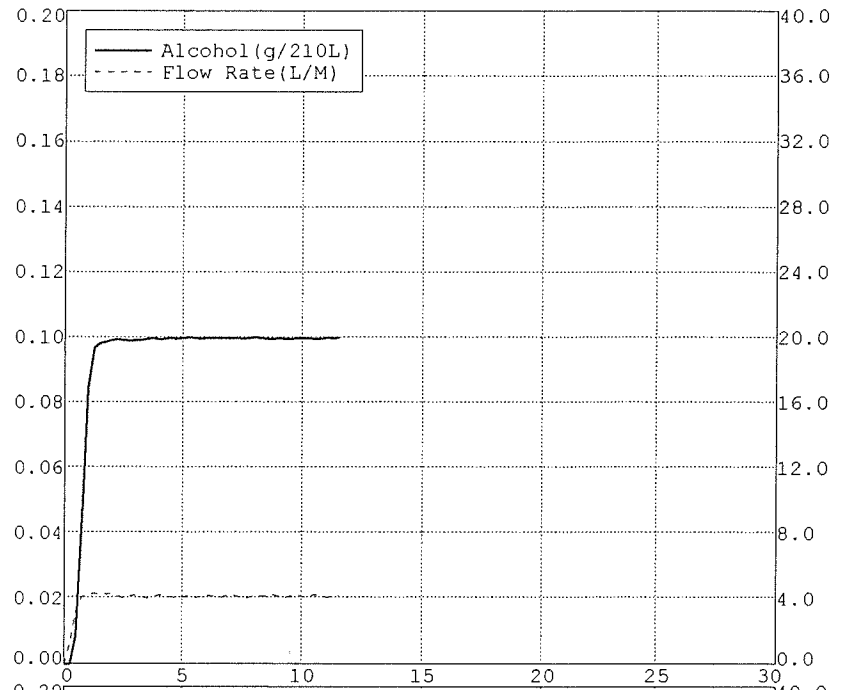

Nominal = 0.10 g/210L

BLANK TEST	0.00	08:15
INTERNAL STANDARD	VERIFIED	08:16
REFERENCE STANDARD TEMP	34.00c	
REFERENCE STANDARD	0.10	08:16
BLANK TEST	0.00	08:17
REFERENCE STANDARD TEMP	34.00c	
REFERENCE STANDARD	0.10	08:17
BLANK TEST	0.00	08:18
REFERENCE STANDARD TEMP	34.00c	
REFERENCE STANDARD	0.10	08:18
BLANK TEST	0.00	08:19

Nominal = 0.10 g/210L

BLANK TEST	0.00	17:29
INTERNAL STANDARD	VERIFIED	17:30
REFERENCE STANDARD TEMP	34.00c	
REFERENCE STANDARD	0.09	17:30
BLANK TEST	0.00	17:31
REFERENCE STANDARD TEMP	34.01c	
REFERENCE STANDARD	0.10	17:31
BLANK TEST	0.00	17:32
REFERENCE STANDARD TEMP	34.00c	
REFERENCE STANDARD	0.10	17:32
BLANK TEST	0.00	17:33