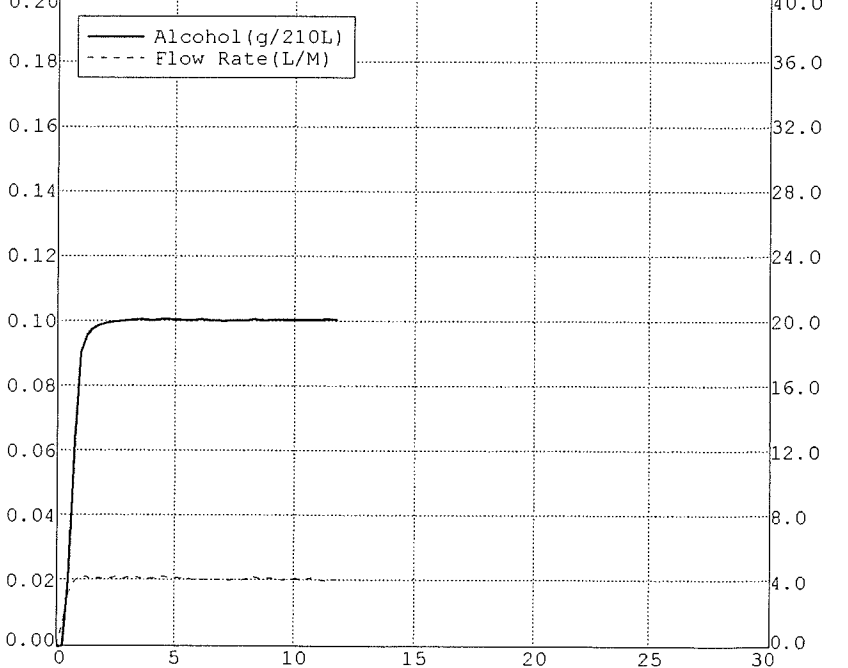

Nominal = 0.10 g/210L

BLANK TEST	0.00	17:29
INTERNAL STANDARD	VERIFIED	17:30
REFERENCE STANDARD TEMP	34.00c	
REFERENCE STANDARD	0.09	17:30
BLANK TEST	0.00	17:31
REFERENCE STANDARD TEMP	34.01c	
REFERENCE STANDARD	0.10	17:31
BLANK TEST	0.00	17:32
REFERENCE STANDARD TEMP	34.00c	
REFERENCE STANDARD	0.10	17:32
BLANK TEST	0.00	17:33