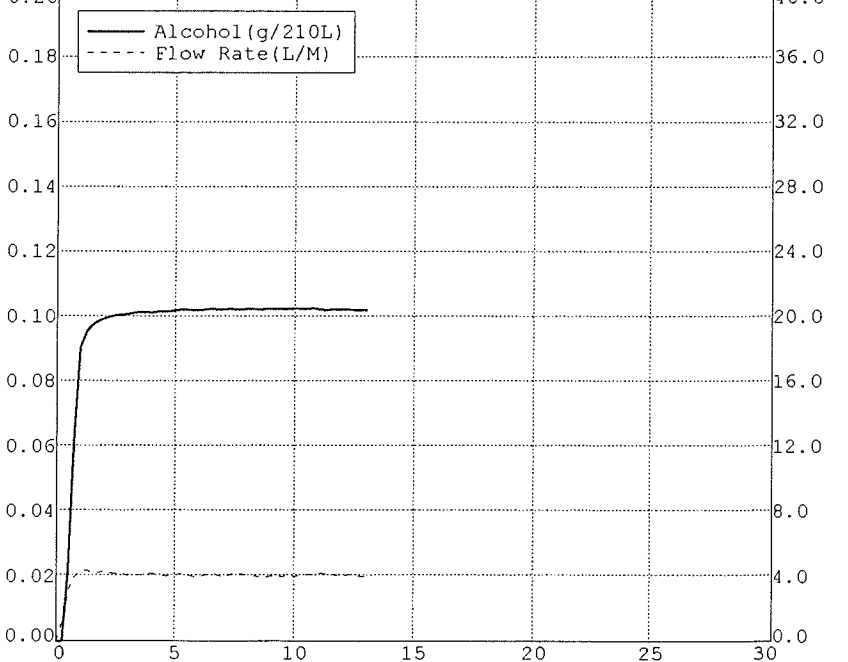

Nominal = 0.10 g/210L

BLANK TEST	0.00	08:15
INTERNAL STANDARD	VERIFIED	08:16
REFERENCE STANDARD TEMP	34.00c	
REFERENCE STANDARD	0.10	08:16
BLANK TEST	0.00	08:17
REFERENCE STANDARD TEMP	34.00c	
REFERENCE STANDARD	0.10	08:17
BLANK TEST	0.00	08:18
REFERENCE STANDARD TEMP	34.00c	
REFERENCE STANDARD	0.10	08:18
BLANK TEST	0.00	08:19