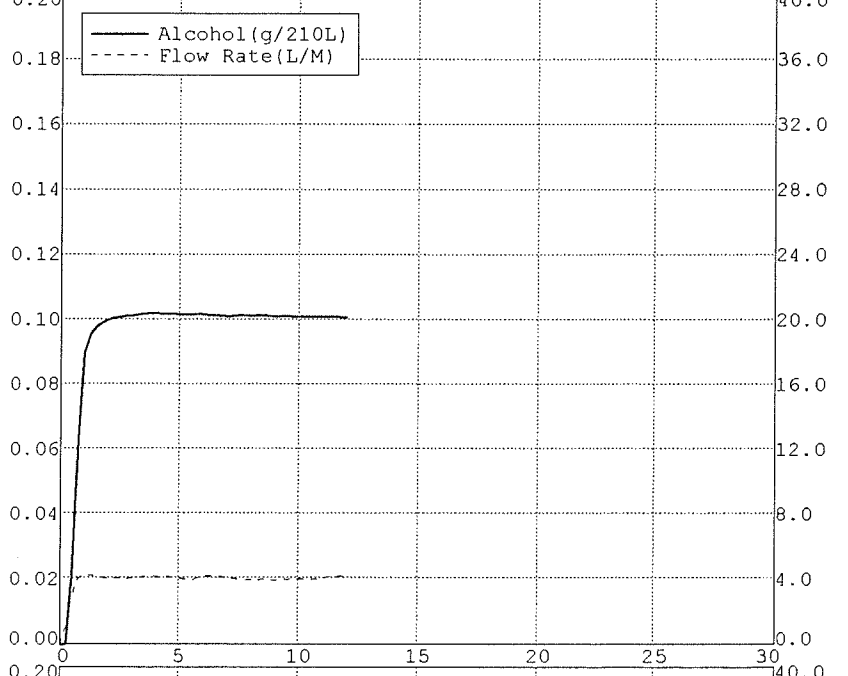

Nominal = 0.10 g/210L

BLANK TEST	0.00	08:15
INTERNAL STANDARD	VERIFIED	08:16
REFERENCE STANDARD TEMP	34.00c	
REFERENCE STANDARD	0.10	08:16
BLANK TEST	0.00	08:17
REFERENCE STANDARD TEMP	34.00c	
REFERENCE STANDARD	0.10	08:17
BLANK TEST	0.00	08:18
REFERENCE STANDARD TEMP	34.00c	
REFERENCE STANDARD	0.10	08:18
BLANK TEST	0.00	08:19