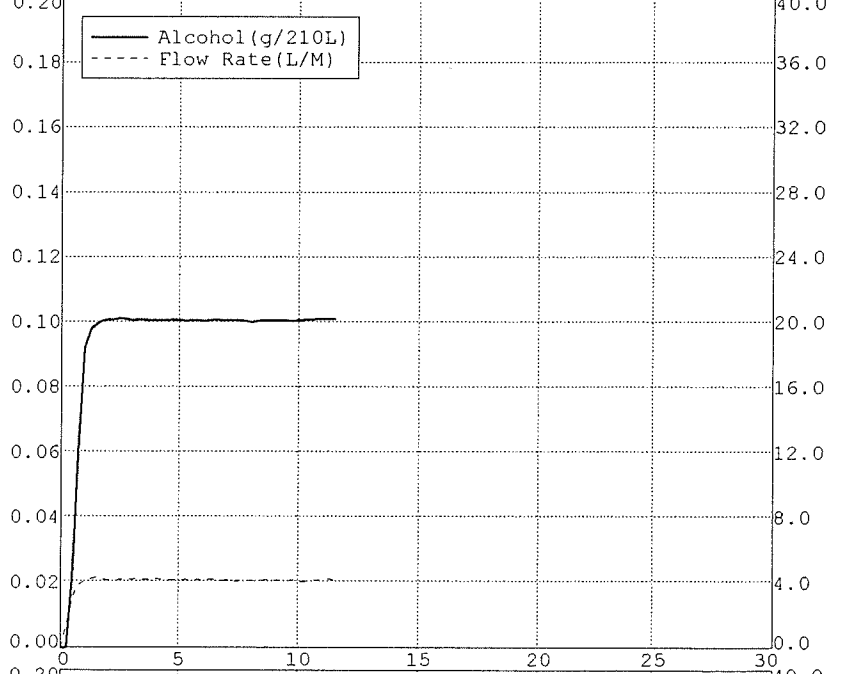

Nominal = 0.10 g/210L

BLANK TEST	0.00	08:15
INTERNAL STANDARD	VERIFIED	08:16
REFERENCE STANDARD TEMP	34.00c	
REFERENCE STANDARD	0.10	08:16
BLANK TEST	0.00	08:17
REFERENCE STANDARD TEMP	34.00c	
REFERENCE STANDARD	0.10	08:17
BLANK TEST	0.00	08:18
REFERENCE STANDARD TEMP	34.00c	
REFERENCE STANDARD	0.10	08:18
BLANK TEST	0.00	08:19

SUPERVISOR TEST

LAKE PLACID VILLAGE
POLICE DEPT.
DATAMASTER dmt: 100290

Date: 03/18/2019

OPERATOR NAME:
DORAN H SORRELL
Permit #: 47507
Operator Agency/Dept: LAKE PLACID VILL. PD
Reference Standard #: 18360

Nominal = 0.10 g/210L

BLANK TEST	0.00	17:29
INTERNAL STANDARD	VERIFIED	17:30
REFERENCE STANDARD TEMP	34.00c	
REFERENCE STANDARD	0.09	17:30
BLANK TEST	0.00	17:31
REFERENCE STANDARD TEMP	34.01c	
REFERENCE STANDARD	0.10	17:31
BLANK TEST	0.00	17:32
REFERENCE STANDARD TEMP	34.00c	
REFERENCE STANDARD	0.10	17:32
BLANK TEST	0.00	17:33