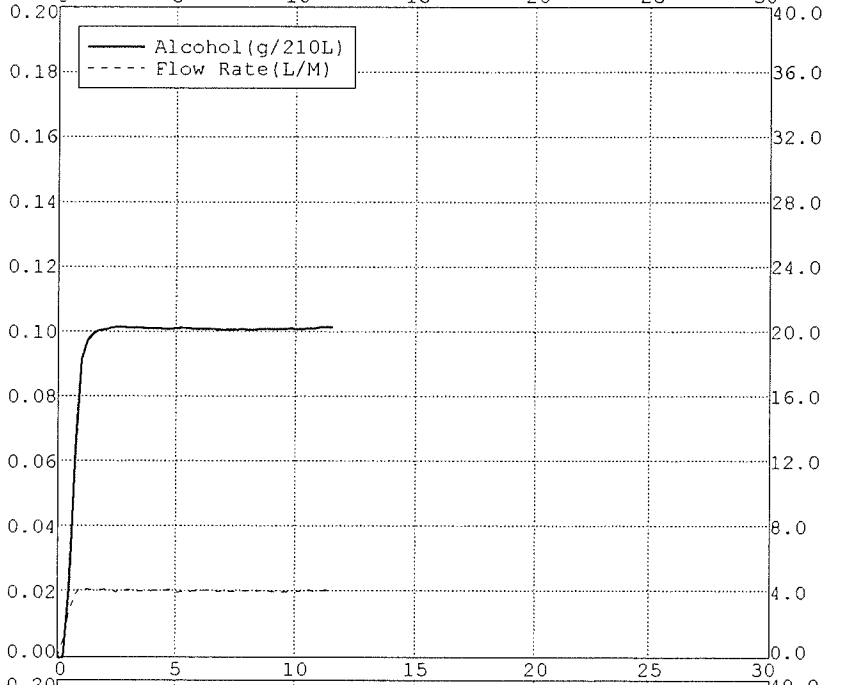

Nominal = 0.10 g/210L

BLANK TEST	0.00	15:46
INTERNAL STANDARD	VERIFIED	15:46
REFERENCE STANDARD TEMP	34.00c	
REFERENCE STANDARD	0.10	15:46
BLANK TEST	0.00	15:47
REFERENCE STANDARD TEMP	34.01c	
REFERENCE STANDARD	0.10	15:47
BLANK TEST	0.00	15:48
REFERENCE STANDARD TEMP	34.01c	
REFERENCE STANDARD	0.10	15:49
BLANK TEST	0.00	15:49

Nominal = 0.10 g/210L

BLANK TEST	0.00	08:15
INTERNAL STANDARD	VERIFIED	08:16
REFERENCE STANDARD TEMP	34.00c	
REFERENCE STANDARD	0.10	08:16
BLANK TEST	0.00	08:17
REFERENCE STANDARD TEMP	34.00c	
REFERENCE STANDARD	0.10	08:17
BLANK TEST	0.00	08:18
REFERENCE STANDARD TEMP	34.00c	
REFERENCE STANDARD	0.10	08:18
BLANK TEST	0.00	08:19