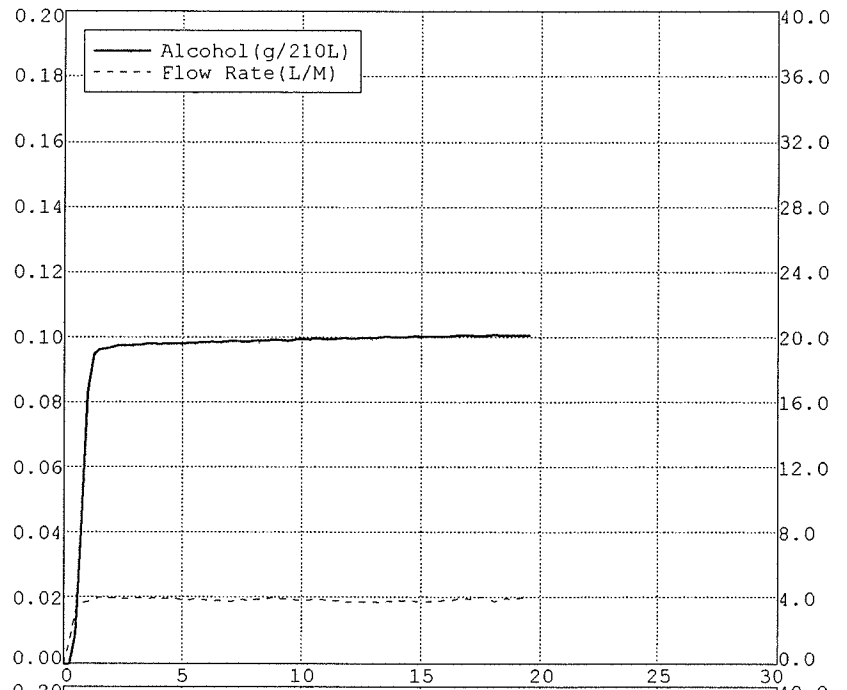

Nominal = 0.10 g/210L

BLANK TEST	0.00	11:40
INTERNAL STANDARD	VERIFIED	11:40
REFERENCE STANDARD TEMP	34.01c	
REFERENCE STANDARD	0.10	11:40
BLANK TEST	0.00	11:41
REFERENCE STANDARD TEMP	34.01c	
REFERENCE STANDARD	0.10	11:41
BLANK TEST	0.00	11:42
REFERENCE STANDARD TEMP	34.01c	
REFERENCE STANDARD	0.10	11:42
BLANK TEST	0.00	11:43

Nominal = 0.10 g/210L

BLANK TEST	0.00	18:02
INTERNAL STANDARD	VERIFIED	18:02
REFERENCE STANDARD TEMP	34.01c	
REFERENCE STANDARD	0.09	18:02
BLANK TEST	0.00	18:03
REFERENCE STANDARD TEMP	34.01c	
REFERENCE STANDARD	0.09	18:03
BLANK TEST	0.00	18:04
REFERENCE STANDARD TEMP	34.01c	
REFERENCE STANDARD	0.09	18:05
BLANK TEST	0.00	18:05

Nominal = 0.10 g/210L

BLANK TEST	0.00	09:26
INTERNAL STANDARD	VERIFIED	09:26
REFERENCE STANDARD TEMP	34.01c	
REFERENCE STANDARD	0.09	09:26
BLANK TEST	0.00	09:27
REFERENCE STANDARD TEMP	34.01c	
REFERENCE STANDARD	0.10	09:27
BLANK TEST	0.00	09:28
REFERENCE STANDARD TEMP	34.01c	
REFERENCE STANDARD	0.10	09:28
BLANK TEST	0.00	09:29