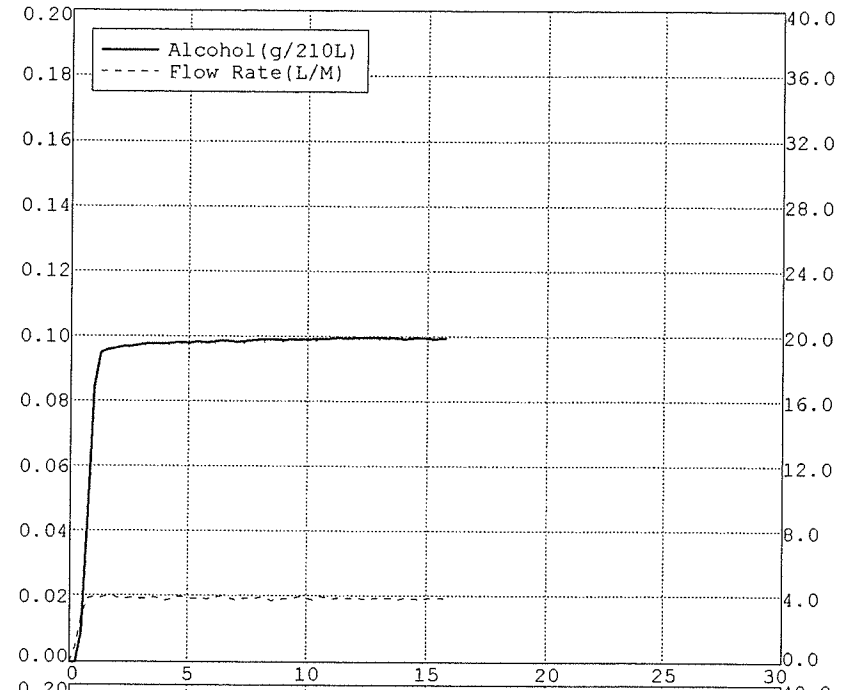

Nominal = 0.10 g/210L

BLANK TEST	0.00	09:26
INTERNAL STANDARD	VERIFIED	09:26
REFERENCE STANDARD TEMP	34.01c	
REFERENCE STANDARD	0.09	09:26
BLANK TEST	0.00	09:27
REFERENCE STANDARD TEMP	34.01c	
REFERENCE STANDARD	0.10	09:27
BLANK TEST	0.00	09:28
REFERENCE STANDARD TEMP	34.01c	
REFERENCE STANDARD	0.10	09:28
BLANK TEST	0.00	09:29