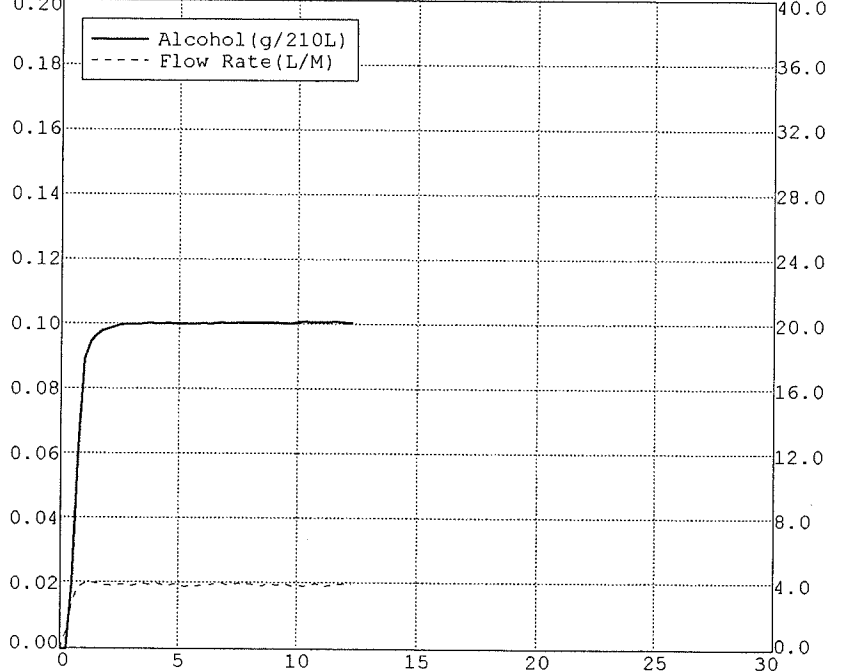

Nominal = 0.10 g/210L

BLANK TEST	0.00	09:26
INTERNAL STANDARD	VERIFIED	09:26
REFERENCE STANDARD TEMP	34.01c	
REFERENCE STANDARD	0.09	09:26
BLANK TEST	0.00	09:27
REFERENCE STANDARD TEMP	34.01c	
REFERENCE STANDARD	0.10	09:27
BLANK TEST	0.00	09:28
REFERENCE STANDARD TEMP	34.01c	
REFERENCE STANDARD	0.10	09:28
BLANK TEST	0.00	09:29