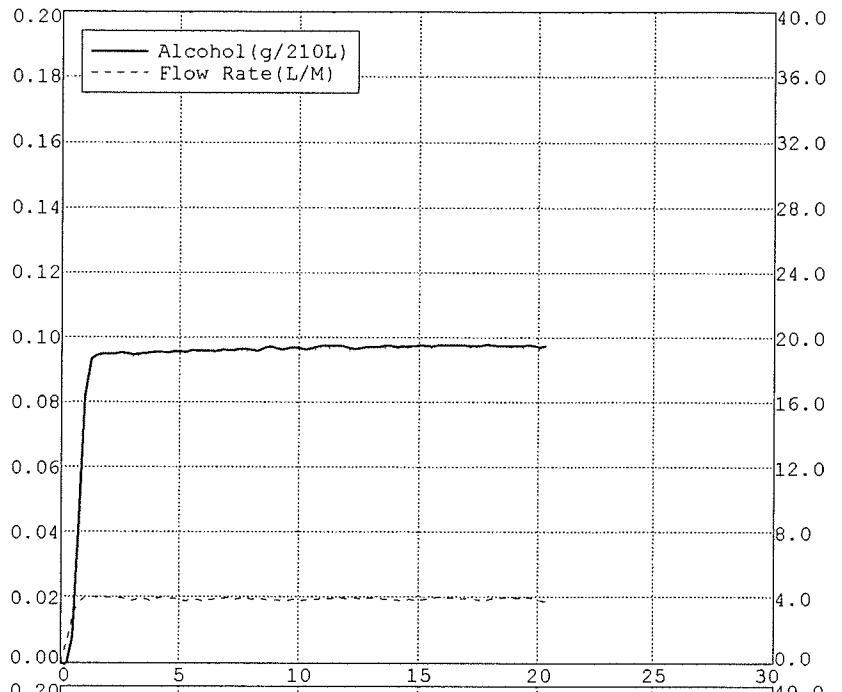

Nominal = 0.10 g/210L

BLANK TEST	0.00	11:40
INTERNAL STANDARD	VERIFIED	11:40
REFERENCE STANDARD TEMP	34.01c	
REFERENCE STANDARD	0.10	11:40
BLANK TEST	0.00	11:41
REFERENCE STANDARD TEMP	34.01c	
REFERENCE STANDARD	0.10	11:41
BLANK TEST	0.00	11:42
REFERENCE STANDARD TEMP	34.01c	
REFERENCE STANDARD	0.10	11:42
BLANK TEST	0.00	11:43

Nominal = 0.10 g/210L

BLANK TEST	0.00	18:02
INTERNAL STANDARD	VERIFIED	18:02
REFERENCE STANDARD TEMP	34.01c	
REFERENCE STANDARD	0.09	18:02
BLANK TEST	0.00	18:03
REFERENCE STANDARD TEMP	34.01c	
REFERENCE STANDARD	0.09	18:03
BLANK TEST	0.00	18:04
REFERENCE STANDARD TEMP	34.01c	
REFERENCE STANDARD	0.09	18:05
BLANK TEST	0.00	18:05

Nominal = 0.10 g/210L

BLANK TEST	0.00	09:26
INTERNAL STANDARD	VERIFIED	09:26
REFERENCE STANDARD TEMP	34.01c	
REFERENCE STANDARD	0.09	09:26
BLANK TEST	0.00	09:27
REFERENCE STANDARD TEMP	34.01c	
REFERENCE STANDARD	0.10	09:27
BLANK TEST	0.00	09:28
REFERENCE STANDARD TEMP	34.01c	
REFERENCE STANDARD	0.10	09:28
BLANK TEST	0.00	09:29