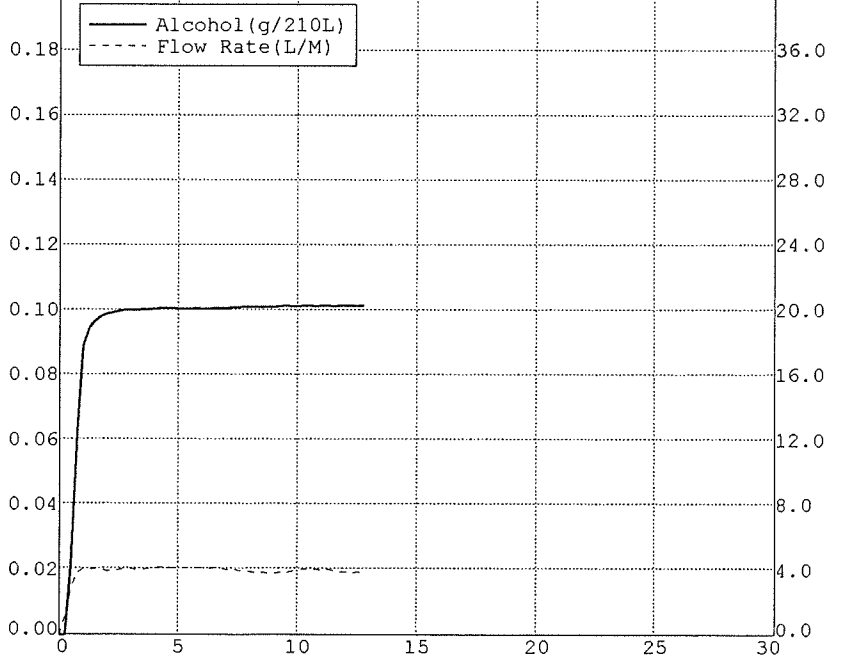

Nominal = 0.10 g/210L

BLANK TEST	0.00	11:40
INTERNAL STANDARD	VERIFIED	11:40
REFERENCE STANDARD TEMP	34.01c	
REFERENCE STANDARD	0.10	11:40
BLANK TEST	0.00	11:41
REFERENCE STANDARD TEMP	34.01c	
REFERENCE STANDARD	0.10	11:41
BLANK TEST	0.00	11:42
REFERENCE STANDARD TEMP	34.01c	
REFERENCE STANDARD	0.10	11:42
BLANK TEST	0.00	11:43