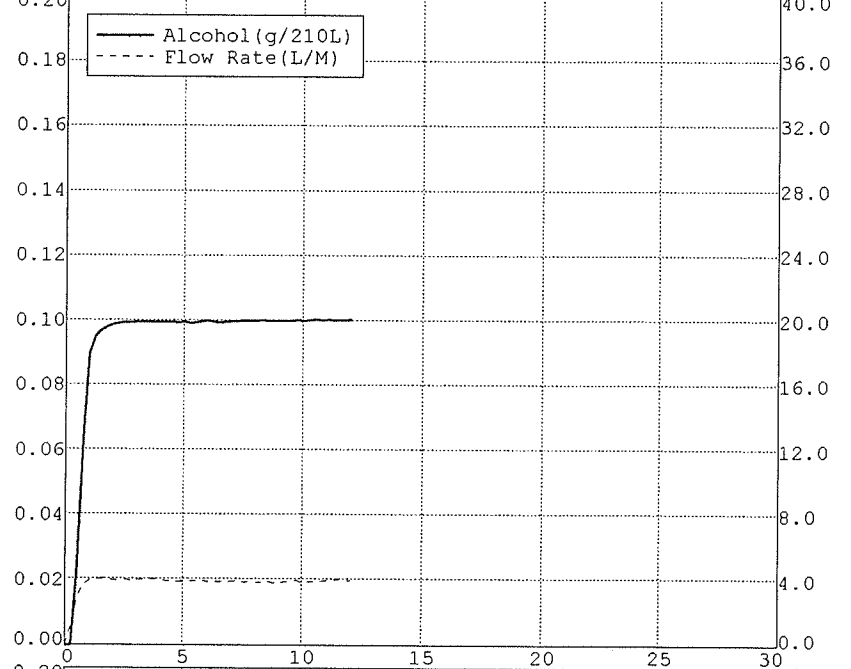

Nominal = 0.10 g/210L

BLANK TEST	0.00	09:26
INTERNAL STANDARD	VERIFIED	09:26
REFERENCE STANDARD TEMP	34.01c	
REFERENCE STANDARD	0.09	09:26
BLANK TEST	0.00	09:27
REFERENCE STANDARD TEMP	34.01c	
REFERENCE STANDARD	0.10	09:27
BLANK TEST	0.00	09:28
REFERENCE STANDARD TEMP	34.01c	
REFERENCE STANDARD	0.10	09:28
BLANK TEST	0.00	09:29